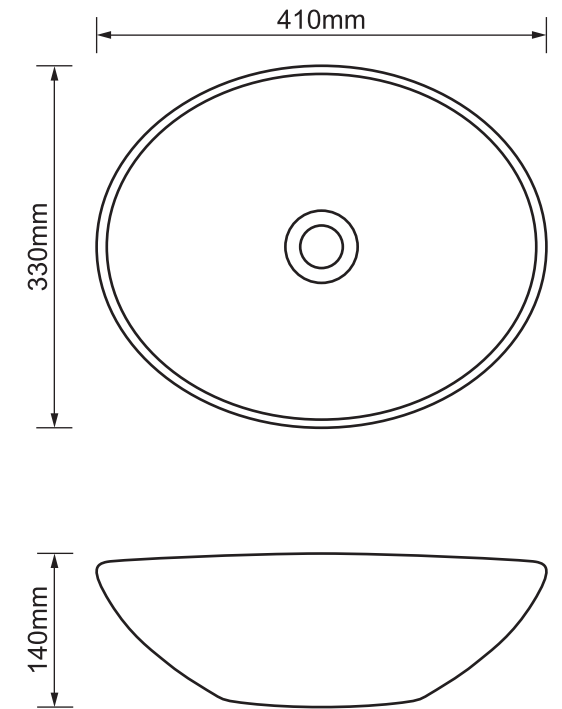

Mondella

RUMBA

MODERN MINIMALIST

RUMBA

GLOSS WHITE

OVAL VITREOUS CHINA BASIN

410mm W x 330mm D x 140mm H

Above counter basin without overflow

Suits 32mm waste (not included)

Item Number: 0205446
MON0995

10
YEAR
WARRANTY*

MON0995-FLV1
03/11/20

* Refer to www.mondella.com.au for full warranty details

All dimensions in millimetres (mm) and subject to manufacturing tolerances.