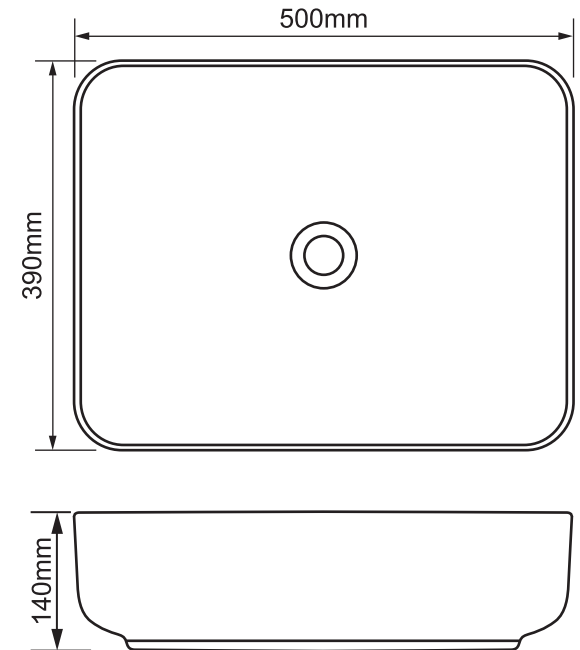

Mondella

CONCERTO
SLEEK EDGE

CONCERTO

GLOSS WHITE
RECTANGULAR VITREOUS
CHINA BASIN

500mm W x 390mm D x 140mm H

Above counter basin without overflow

Suits 32mm waste (not included)

Item Number: 0205455
MON1002

10
YEAR
WARRANTY*

MON1002-FLV1
03/11/20

* refer to www.mondella.com.au for full warranty details

All dimensions in millimetres (mm) and subject to manufacturing tolerances.