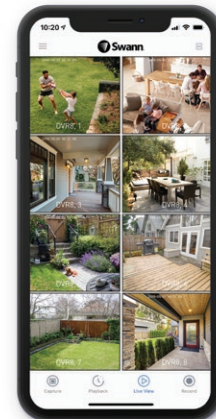

See Every Detail

4K video lets you see amazing detail, close ups & ultra-wide angles

Peace of Mind 24/7

Color night vision lets you see people, objects & activity with in any light

One app. Complete security.

Stay connected. See what's happening. Control all your devices.

See Every Angle

Catch Porch Pirates

Know What's Happening

Safeguard Loved Ones

Prevent Crime

Receive Alerts

View multiple devices on the one app for complete security