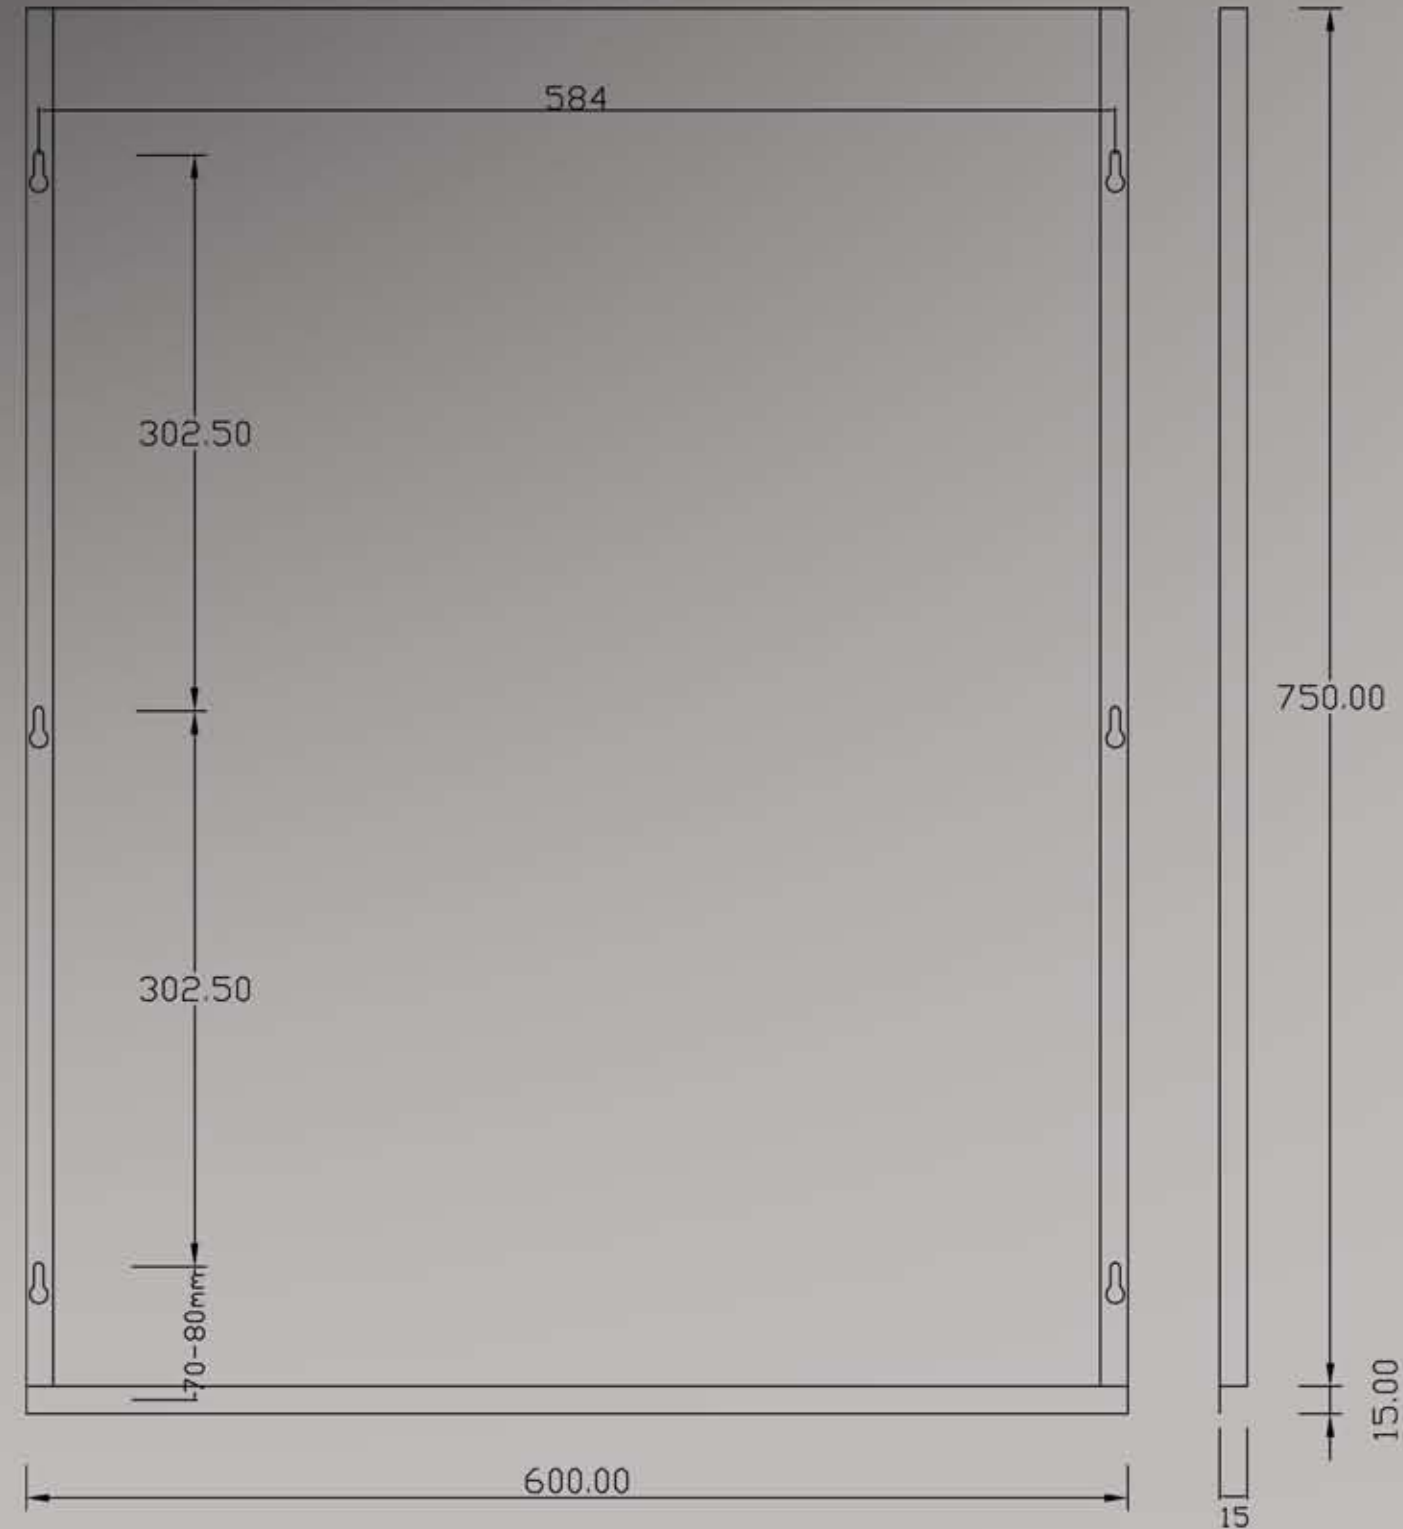

# Stainless Steel Splashback

600 x 750

CODE SB600 SKU 308138

- Satin stainless steel.
- Easy to install.
- Fasteners supplied.
- 600mm wide 750mm high.

Made in  
New Zealand

CODE SB600 SKU308138

Manufactured by:  
Dunedin Stainless Steel Co. Ltd.  
Phone 03 477-3448 fax 03 477-3101  
E-mail [info@dissco.co.nz](mailto:info@dissco.co.nz) [www.dissco.co.nz](http://www.dissco.co.nz)

Stainless Steel Splashback  
600mm wide 750mm high

Made in  
New Zealand