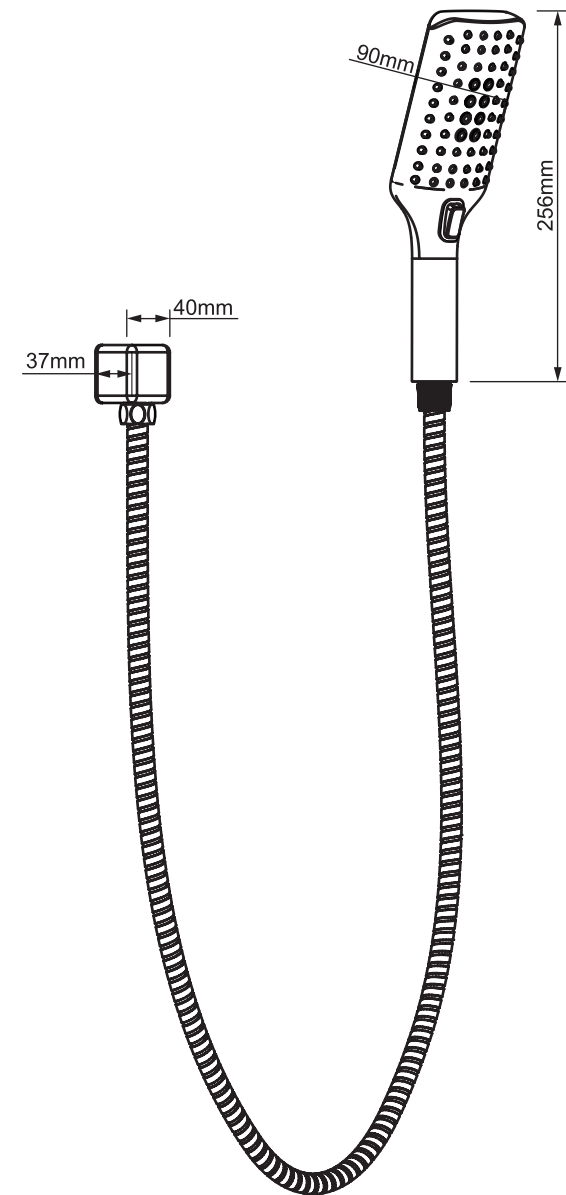

## RUMBA

**CHROME**  
3 FUNCTION HAND  
SHOWER SET

**ABS shower head**

**Brass wall connector**

**Includes 1.5m stainless steel  
shower hose**

**Easy to install, no drilling required**

Item Number: 0134839  
MON0777

# 10 YEAR WARRANTY\*

\* Refer to [www.mondella.com.au](http://www.mondella.com.au) for full warranty details

MON0777-FLV2  
05/08/20

All dimensions in millimetres (mm) and subject to manufacturing tolerances.