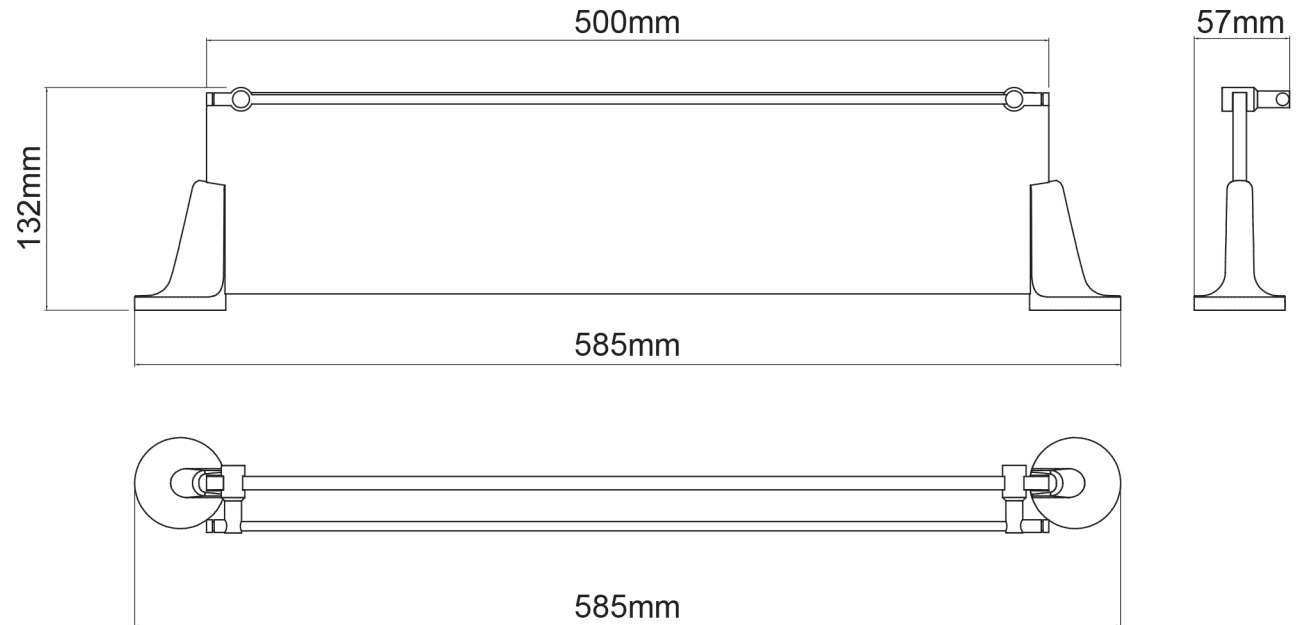

Mondella

PRELUDE

PRELUDE

CHROME
GLASS SHELF

585mm W x 57mm H x 132mm D

Metal construction

Item Number: 0125141
MON0679

10
YEAR
WARRANTY*

MON0679-FLV1
23/09/19

* refer to www.mondella.com.au for full warranty details

All dimensions in millimetres (mm) and subject to manufacturing tolerances.