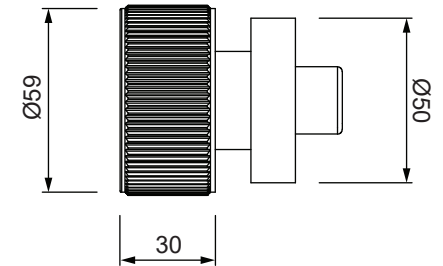

## RESONANCE COLLECTION

ALL DIRECTIONAL SHOWER  
SET CHROME

1/4 Turn Spindles  
Textured Handles

ITEM NO:  
MON1861  
0683953

**10**  
**YEAR**  
**WARRANTY**

All dimensions in millimetres (mm) and subject to manufacturing tolerances.