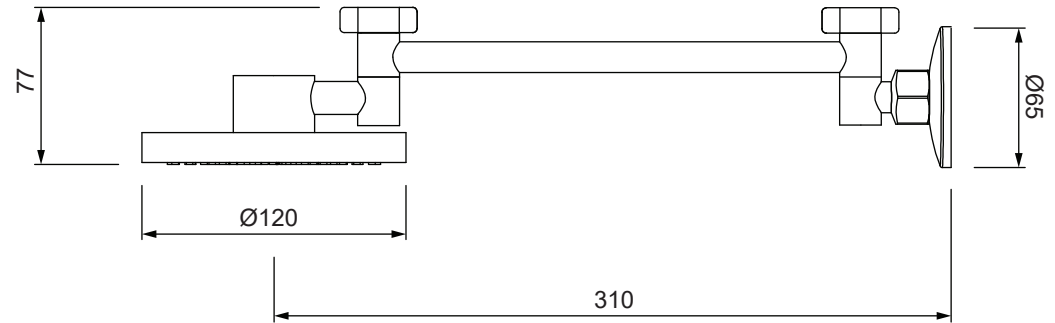

## RESONANCE COLLECTION

ALL DIRECTIONAL SHOWER  
SET CHROME

1/4 Turn Spindles  
Textured Handles

ITEM NO:  
MON1861  
0683953

**10**  
**YEAR**  
**WARRANTY**

All dimensions in millimetres (mm) and subject to manufacturing tolerances.