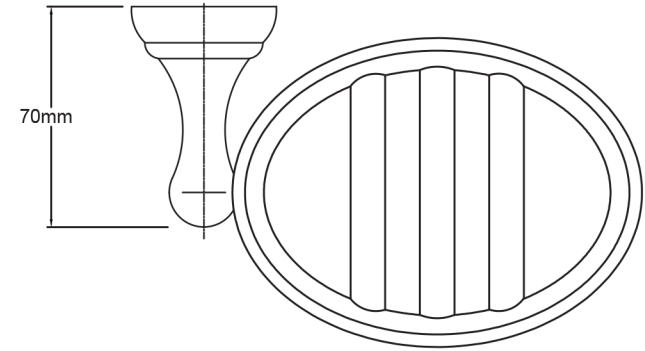

Mondella

MAESTRO
CLASSIC STYLE

MAESTRO

MATTE BLACK SOAP DISH

70mm W x 55mm H x 162mm D

Metal construction

Ceramic soap dish

Item Number: 0125166
MON0697

10 YEAR WARRANTY*

MON0697-FLV1
23/09/19

* refer to www.mondella.com.au for full warranty details

All dimensions in millimetres (mm) and subject to manufacturing tolerances.