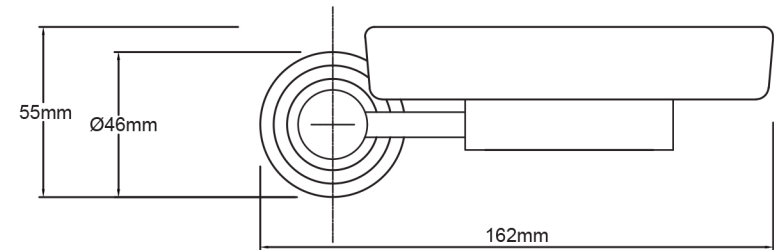

Mondella

MAESTRO
CLASSIC STYLE

MAESTRO

MATTE BLACK SOAP DISH

70mm W x 55mm H x 162mm D

Metal construction

Ceramic soap dish

Item Number: 0125166
MON0697

10 YEAR WARRANTY*

MON0697-FLV1
23/09/19

* refer to www.mondella.com.au for full warranty details

All dimensions in millimetres (mm) and subject to manufacturing tolerances.