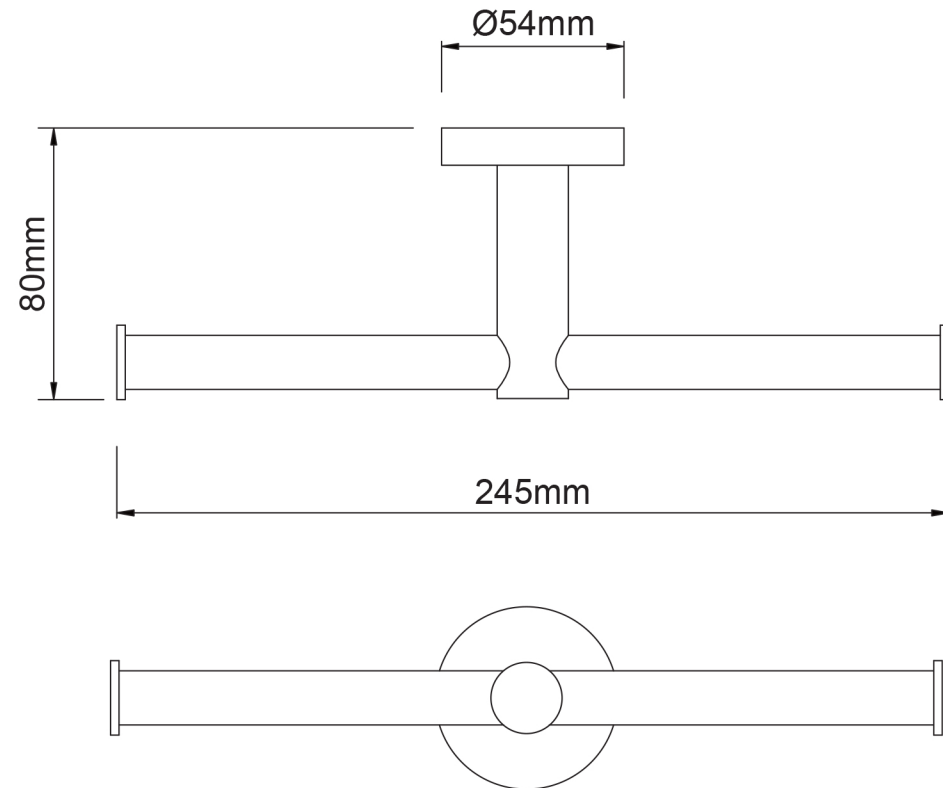

Mondella

RESONANCE
TIMELESS ALLURE

RESONANCE

CHROME

DOUBLE TOILET ROLL HOLDER

Metal construction

Item Number: 0115747
MON0655

10 YEAR WARRANTY*

0115747-FLV1
20/06/19

* refer to www.mondella.com.au for full warranty details

All dimensions in millimetres (mm) and subject to manufacturing tolerances.