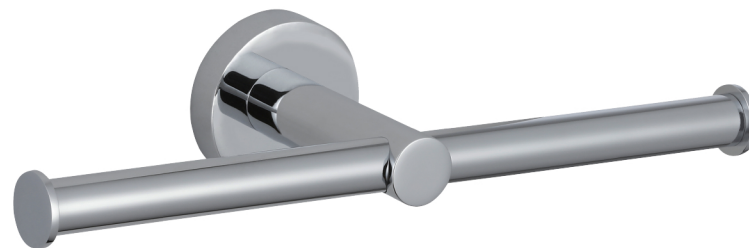

Mondella

RESONANCE
TIMELESS ALLURE

RESONANCE

CHROME

DOUBLE TOILET ROLL HOLDER

Metal construction

Item Number: 0115747
MON0655

10 YEAR WARRANTY*

0115747-FLV1
20/06/19

* refer to www.mondella.com.au for full warranty details

All dimensions in millimetres (mm) and subject to manufacturing tolerances.