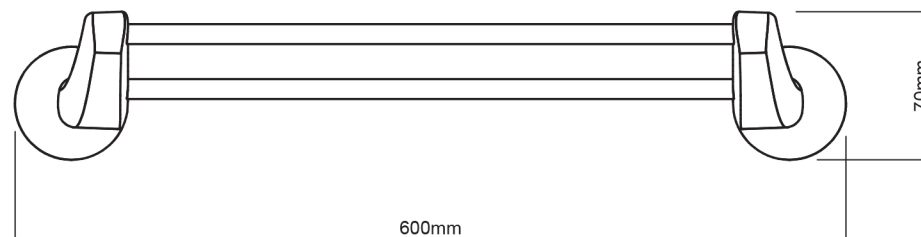

Mondella

PRELUDE

PRELUDE

CHROME

600MM
DOUBLE TOWEL RAIL

600mm W x 70mm H x 127mm D

Metal construction

Item Number: 0125134
MON0675

10
YEAR
WARRANTY*

MON0675-FLV1
23/09/19

* refer to www.mondella.com.au for full warranty details

All dimensions in millimetres (mm) and subject to manufacturing tolerances.