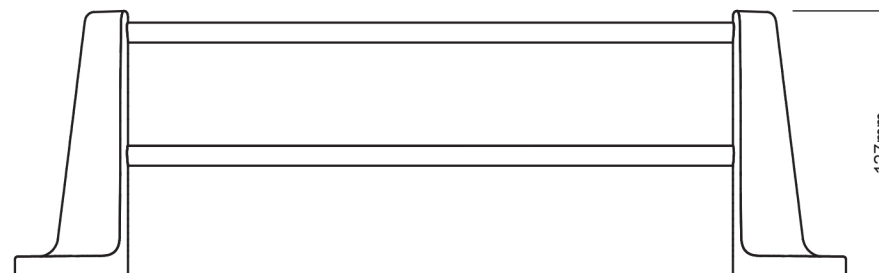

Mondella

PRELUDE

PRELUDE

CHROME

600MM
DOUBLE TOWEL RAIL

600mm W x 70mm H x 127mm D

Metal construction

Item Number: 0125134
MON0675

10
YEAR
WARRANTY*

MON0675-FLV1
23/09/19

* refer to www.mondella.com.au for full warranty details

All dimensions in millimetres (mm) and subject to manufacturing tolerances.