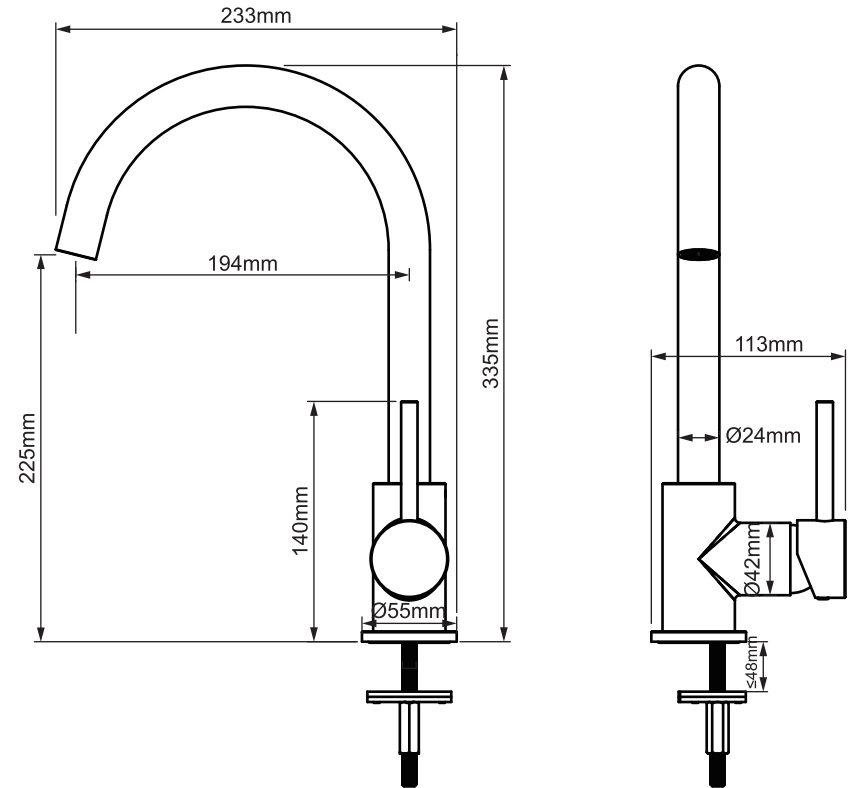

Mondella

RESONANCE
TIMELESS ALLURE

RESONANCE CHROME PIN SIDE LEVER SINK MIXER

35mm cartridge

High pressure rating up to
1500kPa

Manufactured to Australian
Standards AS/NZS3718,
WMKA21979 ApprovalMark

Fitted with approved water saving
devices, WELS Lic No. 1101

Item Number: 5004139
MON1262

AS/NZS3718
WMKA21979
ApprovalMark

6 litres per
minute

In accordance with AS/NZS 6400

Licence No. 1101

Kinetic Sourcing Group Ltd

10 YEAR WARRANTY*

MON1262-FLV2
27/07/23

* refer to www.mondella.com.au for full warranty details

All dimensions in millimetres (mm) and subject to manufacturing tolerances.