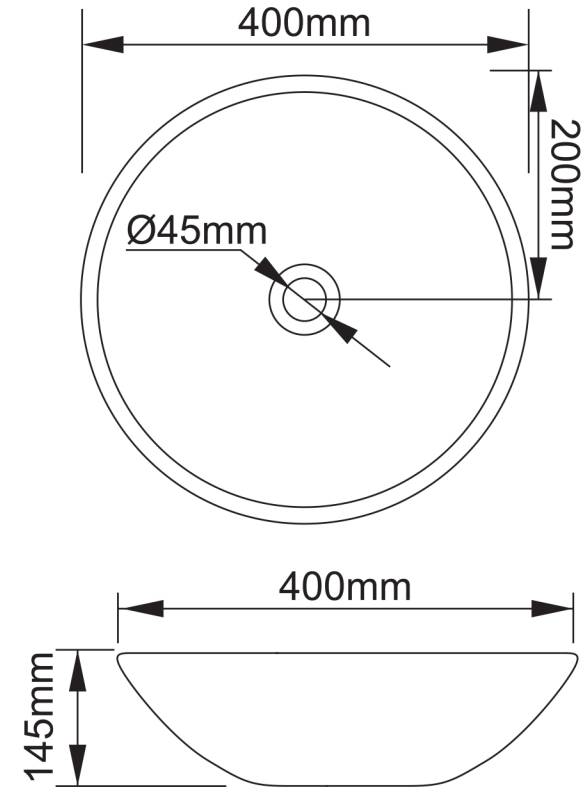

### MATTE BLACK

VITREOUS CHINA BASIN

400mm W x 400mm D x 145mm H

Above counter basin round

Suits 32mm waste (not included)

Item Number: 4822126  
MON0235

# 10 YEAR WARRANTY\*

4822126-FLV1  
30/07/19

\* refer to [www.mondella.com.au](http://www.mondella.com.au) for full warranty details

All dimensions in millimetres (mm) and subject to manufacturing tolerances.