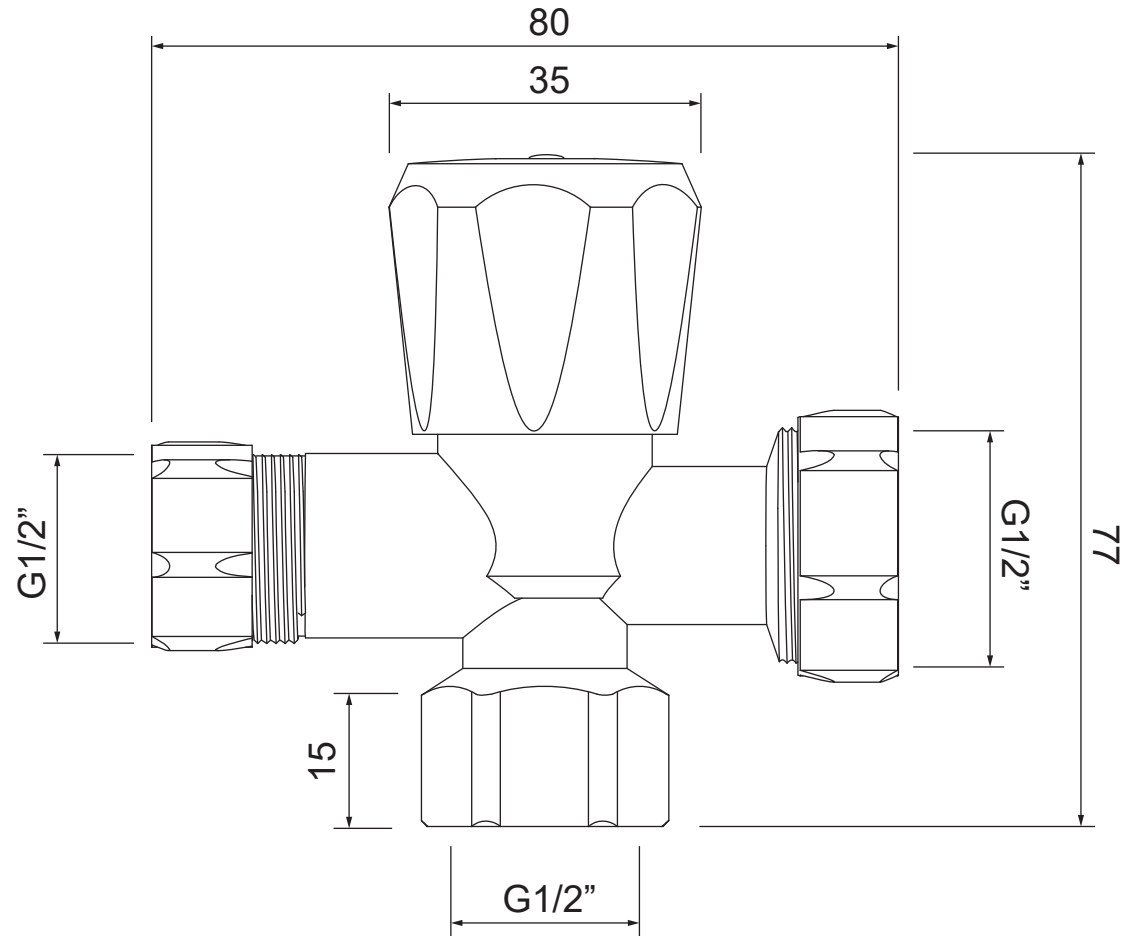

15MM X 20MM DOUBLE MINI TAP CHROME

Included hot and cold indicators

½-turn ceramic disc mechanism ensures smooth, quick operation for both hot and cold water with minimal effort and increased durability

15mm (½" BSP) x 20mm (¾" BSP) fittings ensure compatibility with a range of standard plumbing systems for easy installation

Made from lead-free brass with a chrome finish for safe water usage and long-lasting durability

ITEM NO:
0500360
KIN1287

GUARANTEE Under Australian and New Zealand laws, we guarantee this product is of acceptable quality and fit for purpose.

All dimensions in millimetres (mm) and subject to manufacturing tolerances.