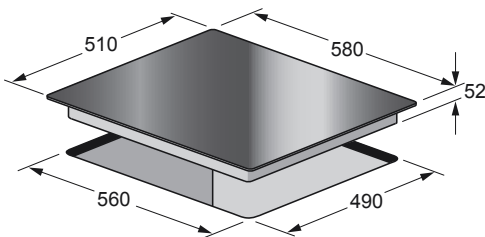

Induction Cooktop 60cm

Model: ICT6031

- Induction cooktop with chrome metallic graphics
- Bevelled shaped edges 22m x 5mm
- Four elements – all with boost plus
- High power booster – 3.7KW
- Biometric Visual Indicator slider touch controls with 9 heating levels + Boost
- Active Zone Indicator
- Four timers and egg timer
- Automatic cooking functions, with keep warm 70°C
- Bridge function on the right hand elements – allows simultaneous operation with a single control
- Pause Resume function
- Child safety lock
- Auto-Stop in case of accidental start, long absence, overflow, over temperature
- Power adapts automatically to the pot size
- Residual heat indicators
- 5 cooking zones
- Voltage Power Guard