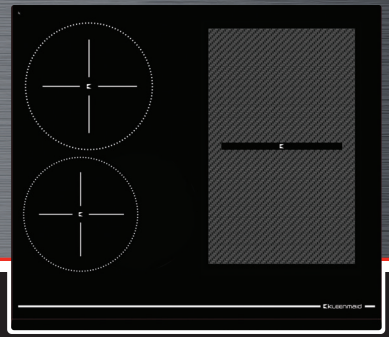

Induction Cooktop 60cm

Model: ICT6031

- Induction cooktop with chrome metallic graphics
- Bevelled shaped edges 22m x 5mm
- Four elements – all with boost plus
- High power booster – 3.7KW
- Biometric Visual Indicator slider touch controls with 9 heating levels + Boost
- Active Zone Indicator
- Four timers and egg timer
- Automatic cooking functions, with keep warm 70°C
- Bridge function on the right hand elements – allows simultaneous operation with a single control
- Pause Resume function
- Child safety lock
- Auto-Stop in case of accidental start, long absence, overflow, over temperature
- Power adapts automatically to the pot size
- Residual heat indicators
- 5 cooking zones
- Voltage Power Guard