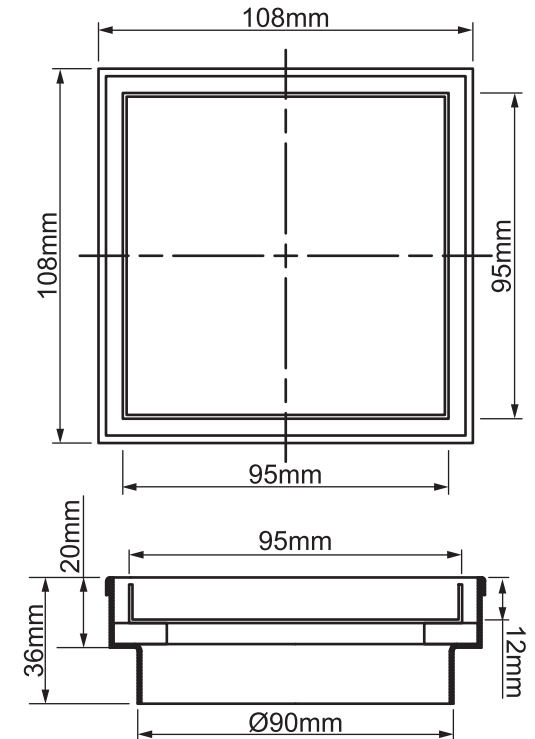

Mondella

RUMBA
MODERN MINIMALIST

RUMBA

STAINLESS STEEL
100MM TILE INSERT
FLOOR GRATE

108mm x 108mm square top

Suits up to 10mm tile thickness

316 marine grade stainless steel

Modern design

Removable grate

Item Number: 0328774
MON1221

10
YEAR
WARRANTY*

* refer to www.mondella.com.au for full warranty details

MON1221-FLV1
18/01/22

All dimensions in millimetres (mm) and subject to manufacturing tolerances.