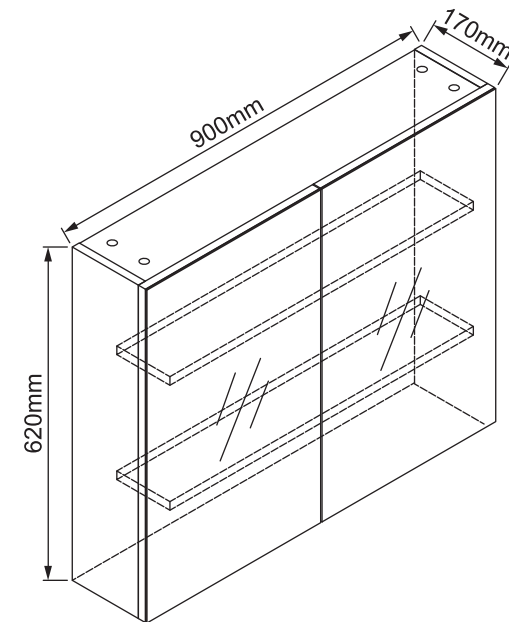

## ROCOCO

**TIMBER**

900MM SHAVING CABINET

900mm W x 620mm H x 170mm D

MDF and particle board construction

Oak melamine finish

Mirrored soft close doors

Internal adjustable shelves

Includes wall fixing kit

Item Number: 0184825  
MON0904

**10**  
**YEAR**  
**WARRANTY\***

\* refer to [www.mondella.com.au](http://www.mondella.com.au) for full warranty details

MON0904-FLV1  
19/08/20

All dimensions in millimetres (mm) and subject to manufacturing tolerances.