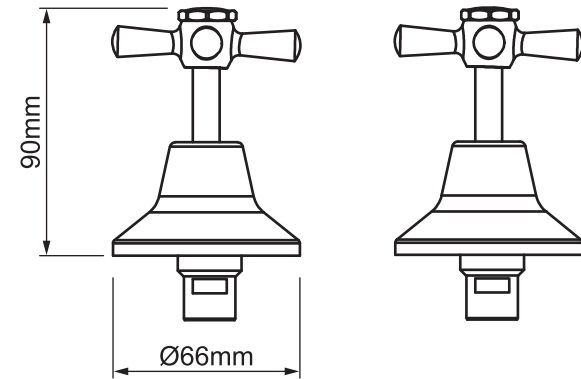

Mondella

CADENZA
CURVY CHIC

CADENZA

MATTE BLACK

CERAMIC DISC
WALL TOP ASSEMBLY

Fitted with 1/2 turn ceramic disc valves

Functional low maintenance tapware

Manufactured to Australian standards
AS/NZS3718, WM70050 DR
ApprovalMark

Item Number: 0238891
MON1034

AS/NZS3718
WM70050 DR
ApprovalMark

10
YEAR
WARRANTY*

* refer to www.mondella.com.au for full warranty details

MON1034-FLV1
23/02/21

All dimensions in millimetres (mm) and subject to manufacturing tolerances.