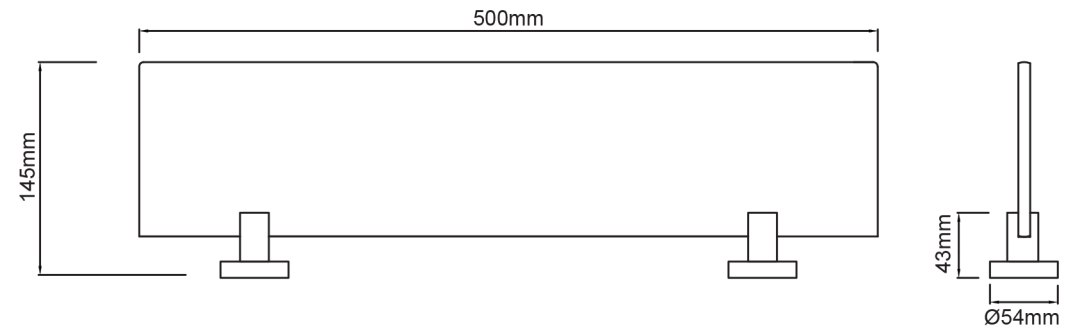

Mondella

RESONANCE
TIMELESS ALLURE

RESONANCE

MATTE BLACK GLASS SHELF

500mm W x 54mm H x 145mm D

Metal construction

Tempered glass

Item Number: 0125173
MON0703

10 YEAR WARRANTY*

MON0703-FLV1
23/09/19

* refer to www.mondella.com.au for full warranty details

All dimensions in millimetres (mm) and subject to manufacturing tolerances.