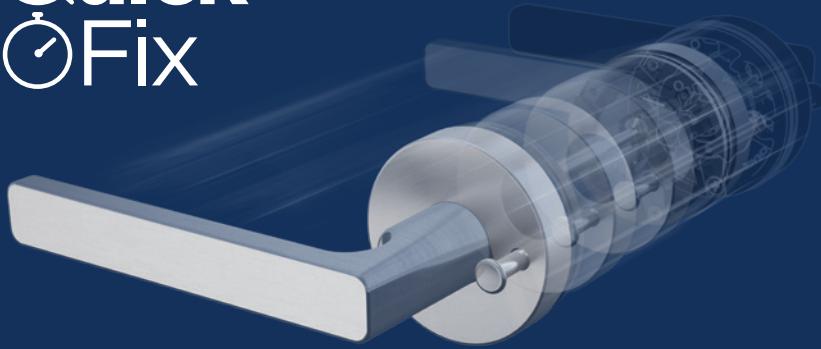

Introducing

Quick^{TM} Fix

Save time & money with the QuickFix 30-second installation

4 EASY STEPS

1. 1 Position furniture
  2. 2 Rotate bezel
  3. 3 Tighten screws
  4. 4 Fit rose cover
2. ✓ Job done

The new QuickFix^{TM} technology makes fixing door hardware a simple process of positioning, twisting and securing hardware onto the door.

- Brand new patented fixing design
- Installation in under 30 seconds (after latch and strike installation)
- No need to cut screws for different door thicknesses
- 2019 Good Design Award Australia winner.

Awarded a 2019 Good Design award for 'Outstanding Design and Innovation'.

Printed July 2021

gainsboroughhardware.com.au

Due to continuous product development, some products may vary from that shown. The Gainsborough limited guarantee, shown on the pages within, applies only when properly installed and subjected to no more than fair wear and tear. This guarantee does not extend to labour costs, personal loss, death or injury or economic, consequential or property damage of any kind whatsoever. Due to the nature of the printing process, colours may vary from those shown in this brochure.

Allegion (Australia) Pty Ltd

Freephone 1800 098 094
Email info.au@allegion.com
allegion.com.au

About Allegion

Allegion (NYSE: ALLE) is a global pioneer in seamless access. We keep people and their assets safe, wherever they are, bringing together simple solutions, convenient access and advanced technology. Allegion had $2.7 billion in revenue in 2020, and its security products are sold around the world.

For more, visit www.allegion.com.au

ALLEGION