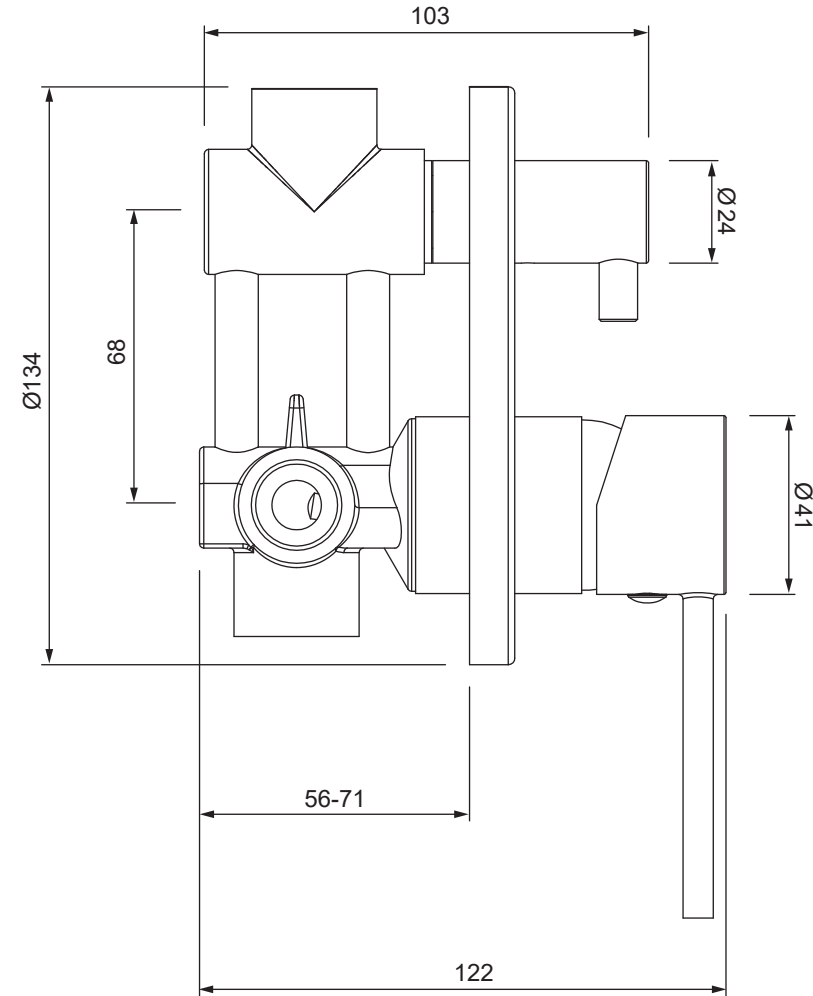

## RESONANCE COLLECTION

DIVERTER SHOWER MIXER  
BRUSHED BRASS

35mm Cartridge  
134mm Slide Flange  
Lead Free Construction

ITEM NO:  
MON1754  
0683873

**10**  
YEAR  
WARRANTY

All dimensions in millimetres (mm) and subject to manufacturing tolerances.