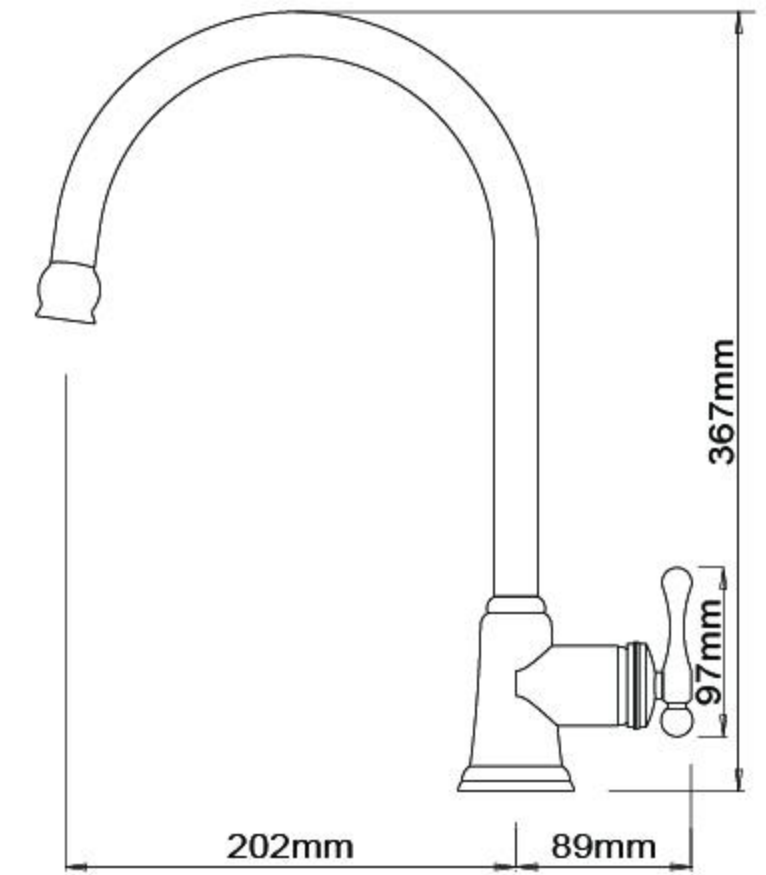

Mondella

MAESTRO
CLASSIC STYLE

Maestro GOOSE NECK SINK MIXER

- Timeless Designed Style Product.
- Chrome Plated Finish.
- Manufactured to Australian Standards AS/NZS3718, Watermark 70003 DR ApprovalMark.
- Fitted with Approved Water Saving Devices. WELS Lic no. 1101.
- Spout Height 367mm & Spout Clearance 202mm.

Item Number
00316182

*refer to www.mondella.com.au for full warranty details