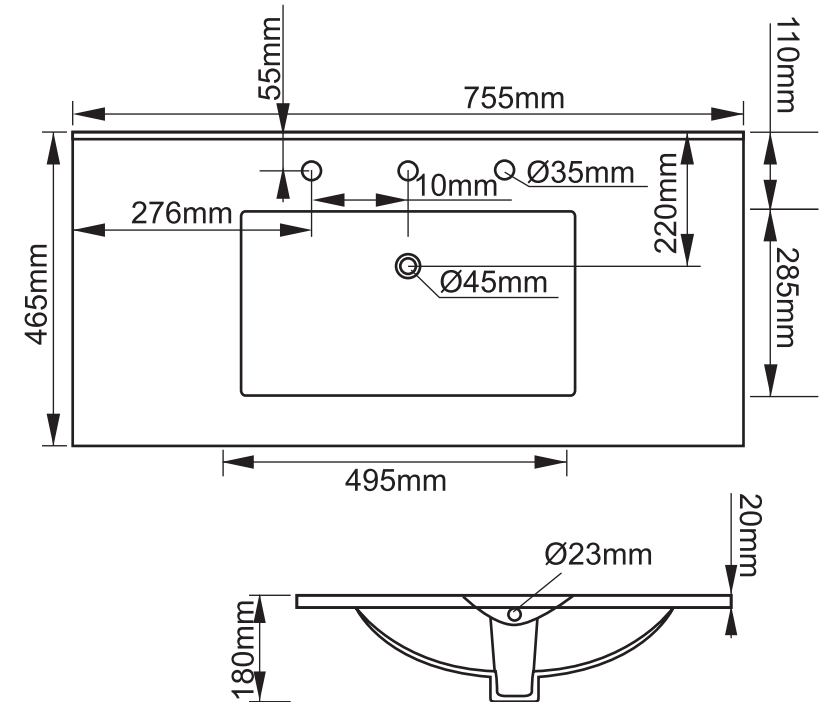

Mondella

ROCOCO
SQUARE FLAIR

ROCOCO

WHITE

750MM CERAMIC BASIN
ONLY, 3 TAP HOLE

755mm W x 465mm D

**3-tap hole thin edge ceramic basin
with overflow**

Suits 32mm waste (not included)

Item Number: 4844317
MON0796

10
YEAR
WARRANTY*

MON0796-FLV2
26/08/20

* refer to www.mondella.com.au for full warranty details

All dimensions in millimetres (mm) and subject to manufacturing tolerances.