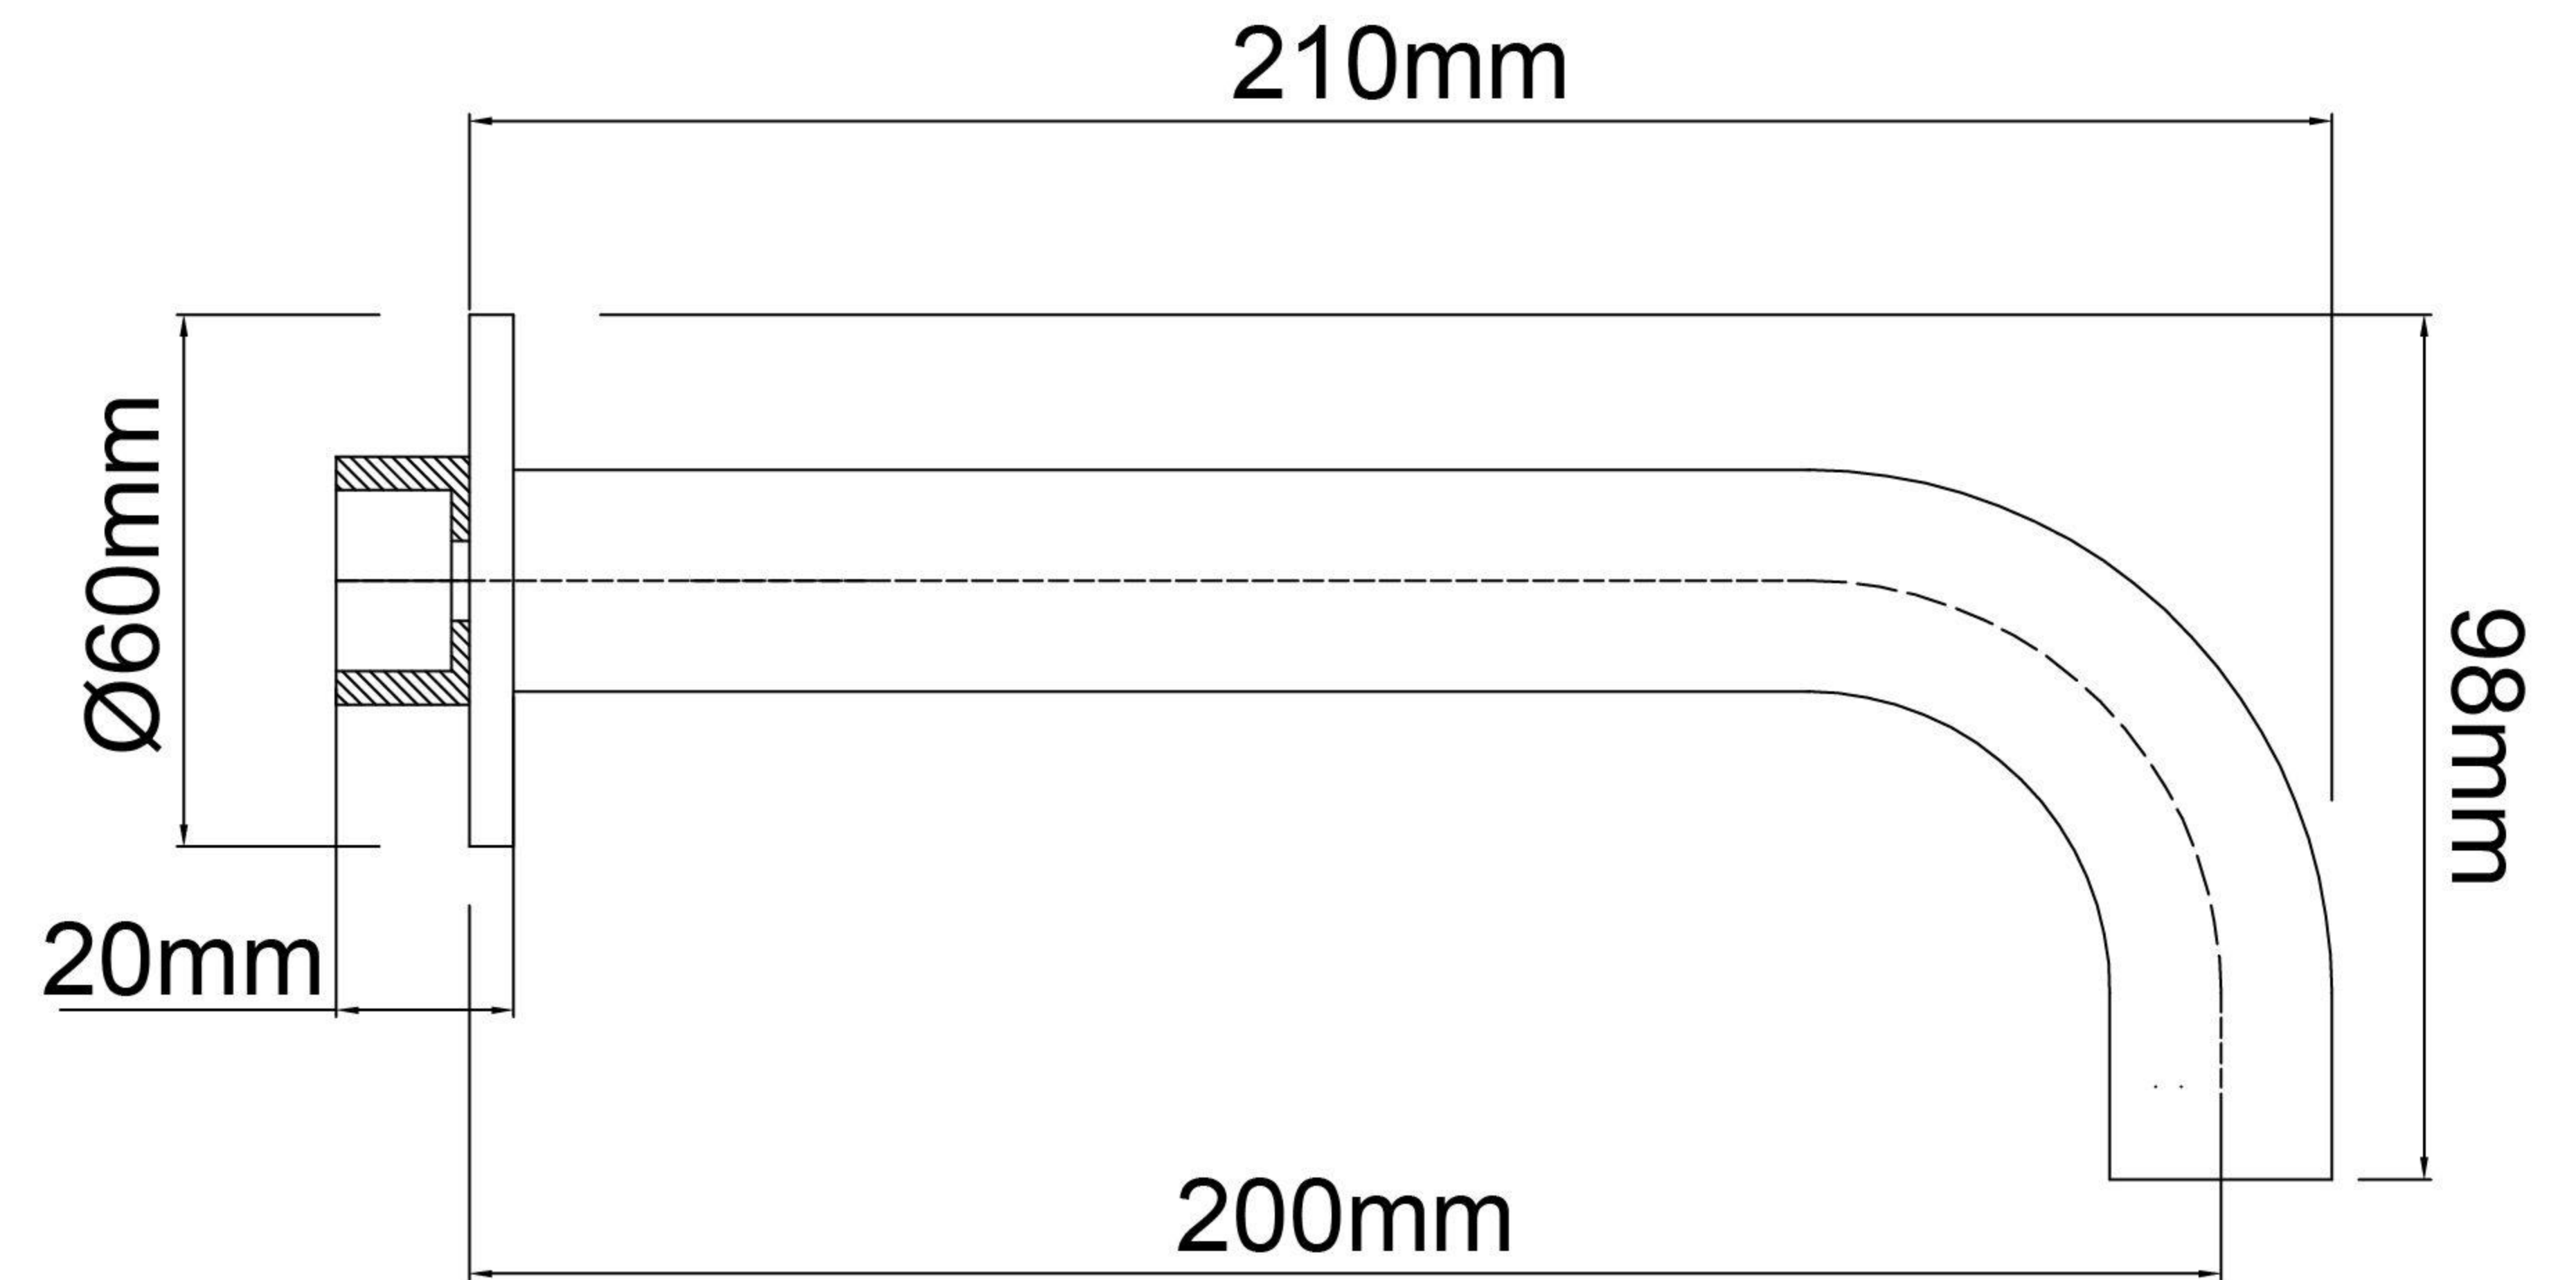

Mondella

RESONANCE
TIMELESS ALLURE

RESONANCE BATH SPOUT

- Matte Black Finish.
- Brass Construction.
- 210mm Length.

Item Number: 5004238

10 YEAR WARRANTY*

5004238-FLV1
01/02/18

* refer to www.mondella.com.au for full warranty details

All dimensions in millimetres (mm) and subject to manufacturing tolerances.