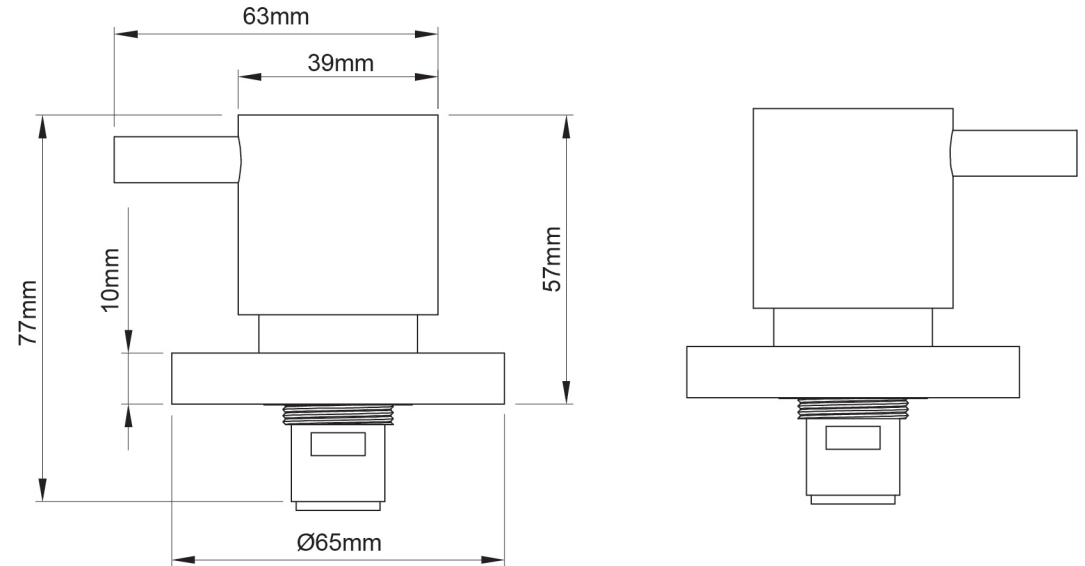

Mondella

RESONANCE
TIMELESS ALLURE

RESONANCE PIN LEVER WALL TOP ASSEMBLY

- Chrome Plated Finish.
- Fitted with 1/4 Turn Ceramic Disc Valves.
- Contemporary Designer Tapware.
- Manufactured to Australian Standards AS/NZS3718, Watermark 70050 DR ApprovalMark.

Item Number: 5002797

AS/NZS3718
WM70050 DR
ApprovalMark

10 YEAR WARRANTY*

5002797-FLV1
25/07/18

* refer to www.mondella.com.au for full warranty details

All dimensions in millimetres (mm) and subject to manufacturing tolerances.