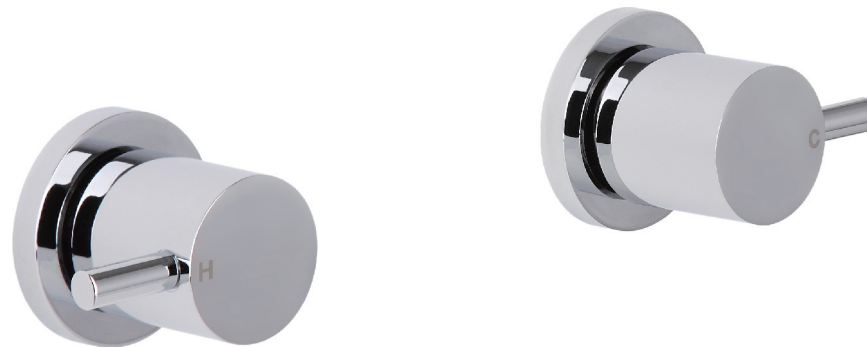

Mondella

RESONANCE
TIMELESS ALLURE

RESONANCE PIN LEVER WALL TOP ASSEMBLY

- Chrome Plated Finish.
- Fitted with 1/4 Turn Ceramic Disc Valves.
- Contemporary Designer Tapware.
- Manufactured to Australian Standards AS/NZS3718, Watermark 70050 DR ApprovalMark.

Item Number: 5002797

AS/NZS3718
WM70050 DR
ApprovalMark

10 YEAR WARRANTY*

5002797-FLV1
25/07/18

* refer to www.mondella.com.au for full warranty details

All dimensions in millimetres (mm) and subject to manufacturing tolerances.