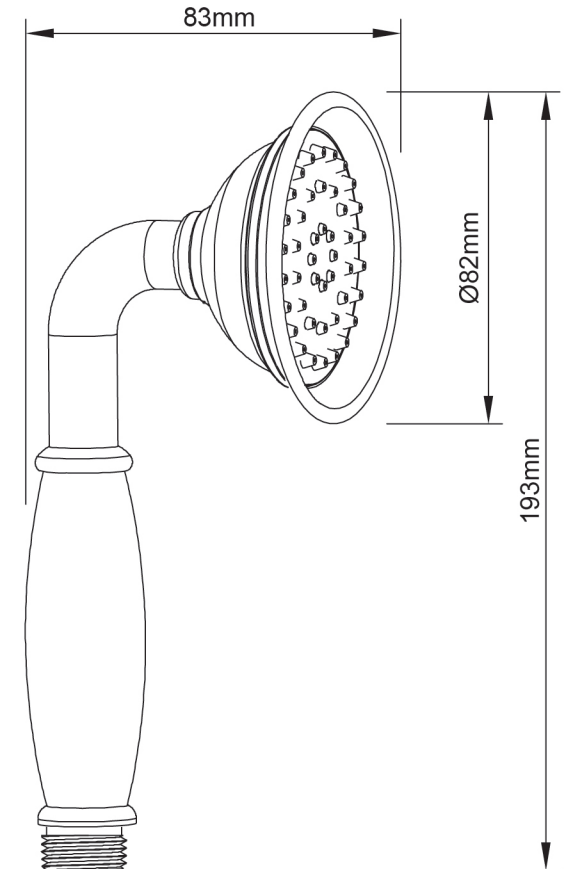

Mondella

MAESTRO
CLASSIC STYLE

MAESTRO SINGLE FUNCTION HAND PIECE

- Single Function Hand Shower.
- White and Brushed Brass Finish.

Item Number: 5004257

5004257-FLV1
02/02/18

WaterMark
AS/NZS 3682 Lic WMKT21832
ApprovalMark

9 litres per
minute

10 YEAR WARRANTY*

* refer to www.mondella.com.au for full warranty details

All dimensions in millimetres (mm) and subject to manufacturing tolerances.