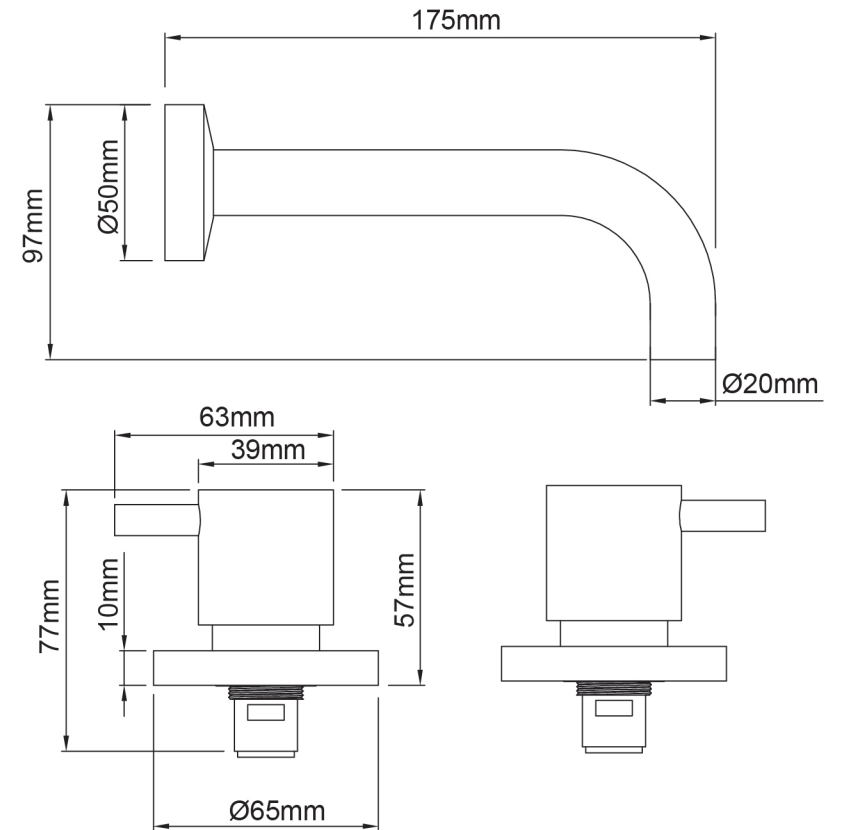

## RESONANCE PIN LEVER BATH SET

- Matte Black Finish.
- Fitted with 1/4 Turn Ceramic Disc Valves.
- Contemporary Designer Tapware.
- Manufactured to Australian Standards AS/NZS3718, Watermark 70050 DR ApprovalMark.

# 10 YEAR WARRANTY\*

5004184-FLV1  
18/07/18

\* refer to [www.mondella.com.au](http://www.mondella.com.au) for full warranty details

All dimensions in millimetres (mm) and subject to manufacturing tolerances.