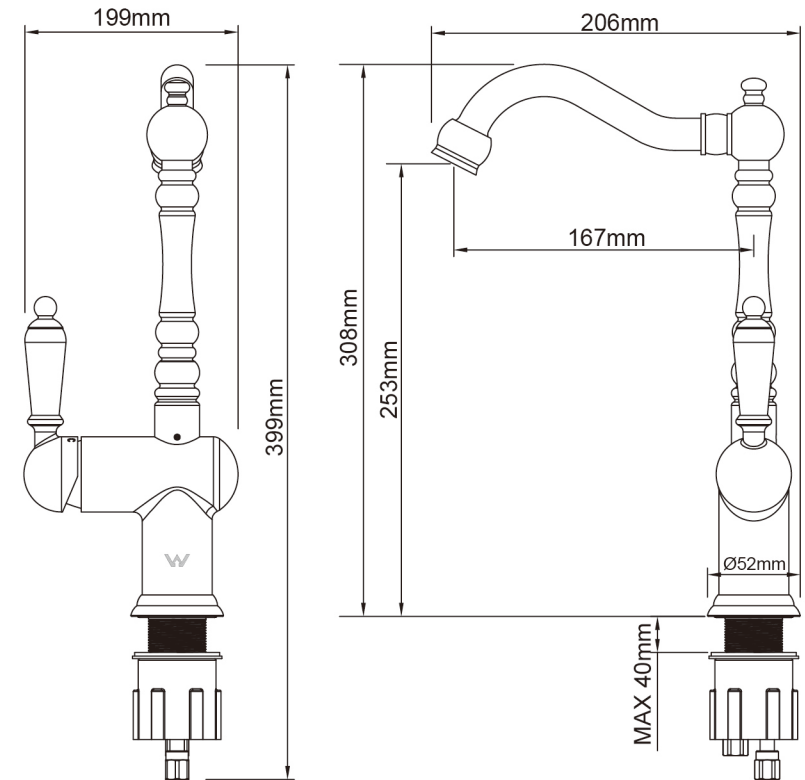

5004145-FLV1
25/07/18