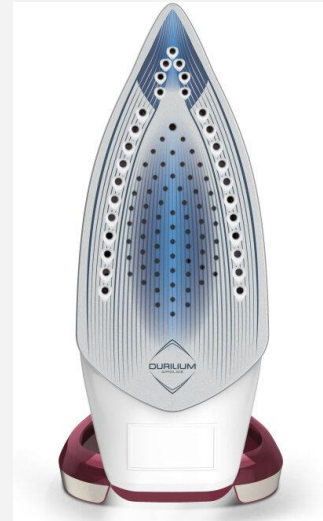

Tefal

ULTRAGLIDE PLUS FV5842

ULTRAGLIDE PLUS

QUICK & EFFICIENT

Powerful

2400
WATTS

2400W for a fast heat-up

This perfect steam iron for everyday needs, 2400W of power ensures a quick heat-up time, for performance that's there for you whenever you need it.

Maximum steam coverage

100% active steam holes for maximum steam distribution, with 30% more steam holes** for total efficiency that ensures perfect results.

Uniqueness

Extra powerful steam

Experience greater speed and efficiency with a high-performance soleplate offering up to 25% more steam power,* for perfect results you can count on day after day.

Ranked #1 in glide by Tefal, the new Durilium Airglide soleplate ensures impressive performance and wide steam coverage, with patented technology and durability.

Scratch Resistance

Scratch-resistant with 2x the enamel. The all-new Durilium Airglide soleplate ensures the best glide for fast and effortless ironing.

Easy vertical steaming

Steaming of delicate and large garments made easy, ideal for smoothing out creases from suits and other hanging garments—even curtains.

Technical specifications

Power	2400 W
Continuous steam output	45 g/min
Steam boost	165 g/min
Vertical Steam	Yes
Spray	Yes
Temperature Setting	Manual setting
Soleplate Technology	Durilium Airglide
Continuous steam diffusion	Tip, side and heart
Precision Tip	Yes
Anti-drip	Yes
Auto-Off	Yes
Power cord length	2 m
Water tank capacity	270 ml
Ergonomic steam trigger	Yes
Stable rest hill	Yes
Water filling hole	Extra Large
Anti scale function	Integrated anti-scale & Anti-scale setting
Colours	Maroon & White
Anti scale system	Yes
Anti-Drip system	Yes
Water level indicator	Yes
Country of origin	China