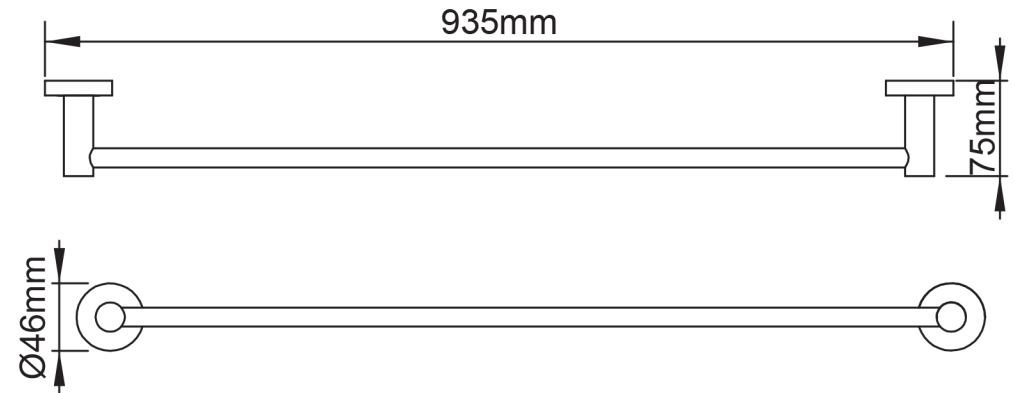

Mondella

RESONANCE
TIMELESS ALLURE

RESONANCE

CHROME

935MM TOWEL RAIL

935mm W x 46mm H x 75mm D

Metal construction

Item Number: 0115753
MON0653

10 YEAR WARRANTY*

0115753-FLV1
20/06/19

* refer to www.mondella.com.au for full warranty details

All dimensions in millimetres (mm) and subject to manufacturing tolerances.