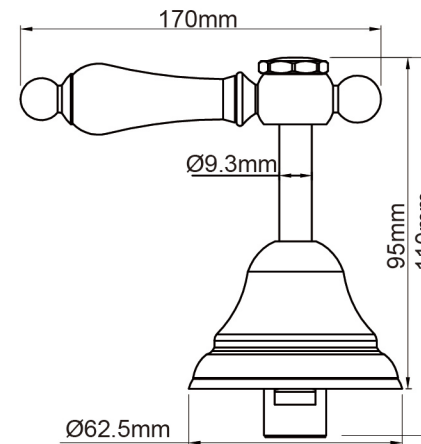

Mondella

MAESTRO
CLASSIC STYLE

MAESTRO LEVER HANDLE SHOWER SET

- Matte Black Finish.
- Fitted with 1/4 Turn Ceramic Disc Valves.
- Functional Low Maintenance Tapware.
- Manufactured to Australian Standards AS/NZS3718, Watermark 70050 DR ApprovalMark.
- Fitted with Approved Water Saving Devices. WELS Lic no. 1101.

Item Number: 5004212

AS/NZS3718
WM70050 DR
ApprovalMark

10 YEAR WARRANTY*

5004212-FLV1
01/06/18

* refer to www.mondella.com.au for full warranty details

All dimensions in millimetres (mm) and subject to manufacturing tolerances.