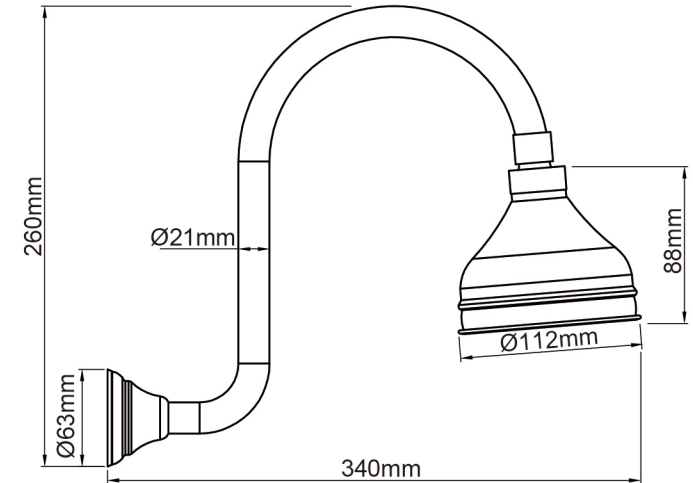

Mondella

MAESTRO
CLASSIC STYLE

MAESTRO LEVER HANDLE SHOWER SET

- Matte Black Finish.
- Fitted with 1/4 Turn Ceramic Disc Valves.
- Functional Low Maintenance Tapware.
- Manufactured to Australian Standards AS/NZS3718, Watermark 70050 DR ApprovalMark.
- Fitted with Approved Water Saving Devices. WELS Lic no. 1101.

Item Number: 5004212

AS/NZS3718
WM70050 DR
ApprovalMark

10 YEAR WARRANTY*

5004212-FLV1
01/06/18

* refer to www.mondella.com.au for full warranty details

All dimensions in millimetres (mm) and subject to manufacturing tolerances.