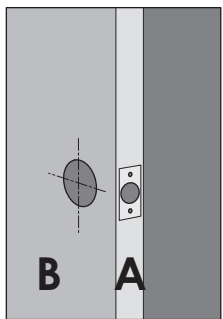

Door edge

2" (50mm)
 1-3/4" (45mm)
 1-3/8" (35mm)

2" (50mm)
 1-3/4" (45mm)
 1-3/8" (35mm)

2-3/8" (60mm)
 2-3/4" (70mm)

Adjust according to the door thickness
 1-3/8"~2" (35mm~50mm)

A

B

Adjust according to the door thickness
 1-3/8"~2" (35mm~50mm)