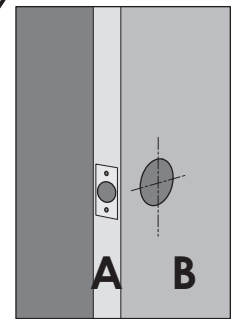

Door edge

2" (50mm)
 1-3/4" (45mm)
 1-3/8" (35mm)

2" (50mm)
 1-3/4" (45mm)
 1-3/8" (35mm)

2-3/8" (60mm)
 2-3/4" (70mm)

Adjust according to the door thickness
 1-3/8"~2" (35mm~50mm)

A

B

Adjust according to the door thickness
 1-3/8"~2" (35mm~50mm)