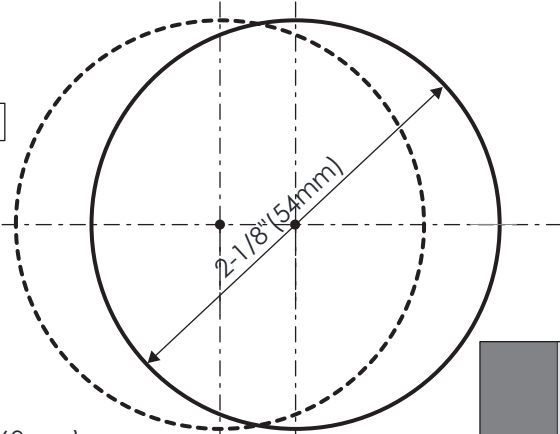

Door edge

2" (50mm)
 1-3/4" (45mm)
 1-3/8" (35mm)

2" (50mm)
 1-3/4" (45mm)
 1-3/8" (35mm)

2-3/8" (60mm)
 2-3/4" (70mm)

Adjust according to the door thickness
 1-3/8"~2" (35mm~50mm)

A

B

Adjust according to the door thickness
 1-3/8"~2" (35mm~50mm)