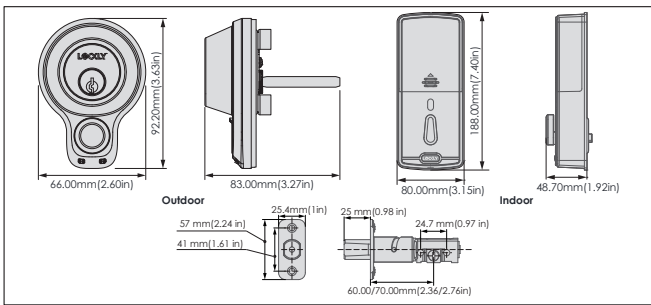

Door edge

2" (50mm)
 1-3/4" (45mm)
 1-3/8" (35mm)

2" (50mm)
 1-3/4" (45mm)
 1-3/8" (35mm)

2-3/8" (60mm)
 2-3/4" (70mm)

Adjust according to the door thickness
 1-3/8"~2" (35mm~50mm)

A

B

Adjust according to the door thickness
 1-3/8"~2" (35mm~50mm)