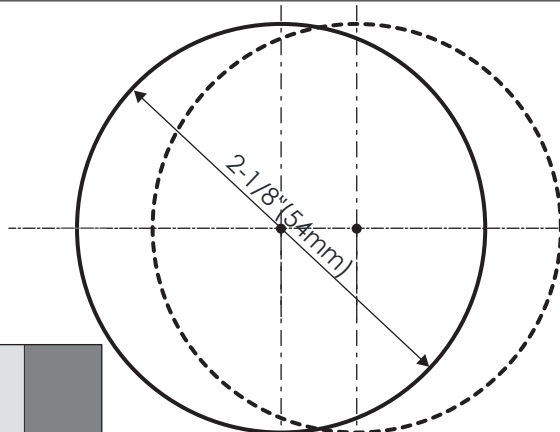

Door edge

2" (50mm)
 1-3/4" (45mm)
 1-3/8" (35mm)

2" (50mm)
 1-3/4" (45mm)
 1-3/8" (35mm)

2-3/8" (60mm)
 2-3/4" (70mm)

Adjust according to the door thickness
 1-3/8"~2" (35mm~50mm)

A

B

Adjust according to the door thickness
 1-3/8"~2" (35mm~50mm)