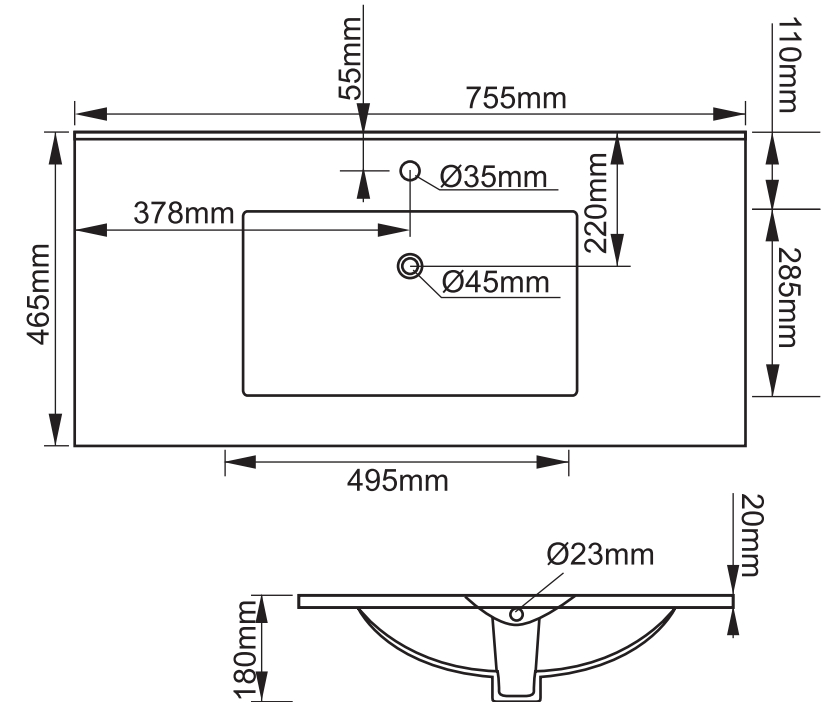

Mondella

ROCOCO
SQUARE FLAIR

ROCOCO

WHITE

750MM CERAMIC BASIN
ONLY, 1 TAP HOLE

755mm W x 465mm D

**1-tap hole thin edge ceramic basin
with overflow**

Suits 32mm waste (not included)

Item Number: 4844316
MON0795

10
YEAR
WARRANTY*

MON0795-FLV2
26/08/20

* refer to www.mondella.com.au for full warranty details

All dimensions in millimetres (mm) and subject to manufacturing tolerances.