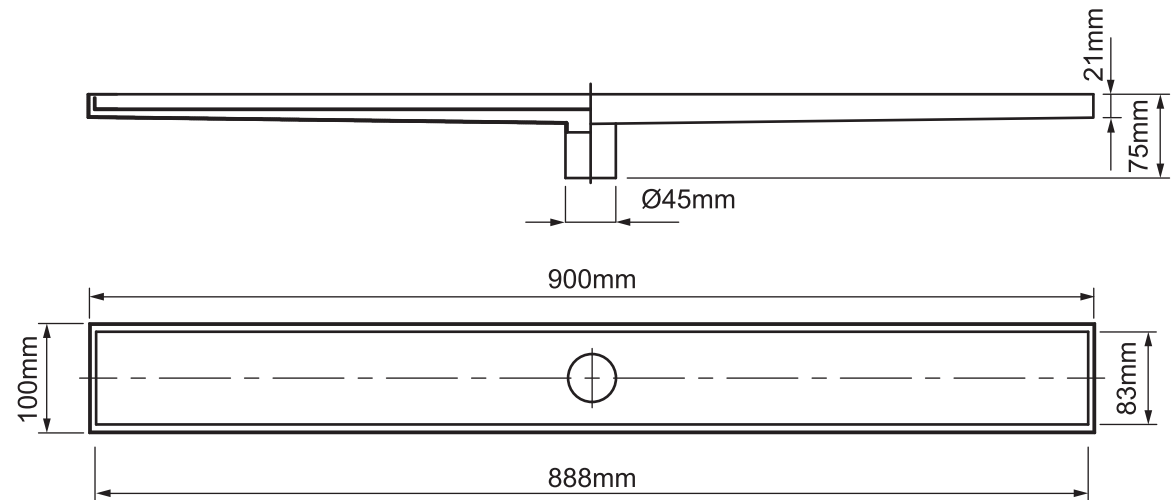

## STAINLESS STEEL 900MM TILE INSERT FLOOR GRATE

900mm x 100mm rectangular top

Suits up to 10mm tile thickness

316 marine grade stainless steel

Modern design

Removable grate

Centre waste outlet

Item Number: 0310951  
MON1132

ATS 5200.040  
WM74587  
ApprovalMark

**10**  
**YEAR**  
**WARRANTY\***

\* refer to [www.mondella.com.au](http://www.mondella.com.au) for full warranty details

MON1132-FLV1  
28/03/22

All dimensions in millimetres (mm) and subject to manufacturing tolerances.