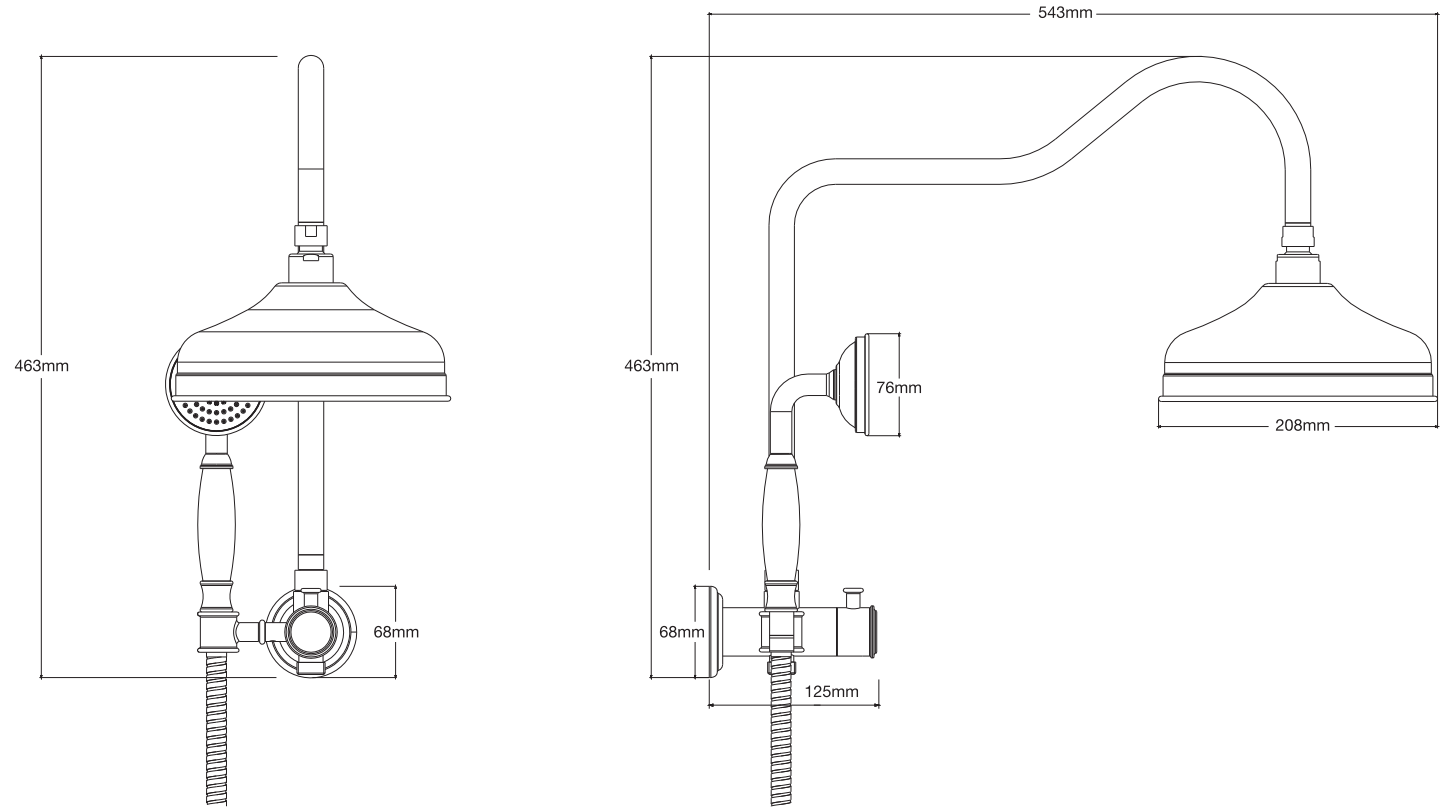

Mondella

MAESTRO COLLECTION

SINGLE FUNCTION COMPACT
SHOWER SET CHROME

ITEM NO:
0658817

WaterMark
AS 3718
WM-002582

10
YEAR
WARRANTY

All dimensions in millimetres (mm) and subject to manufacturing tolerances.