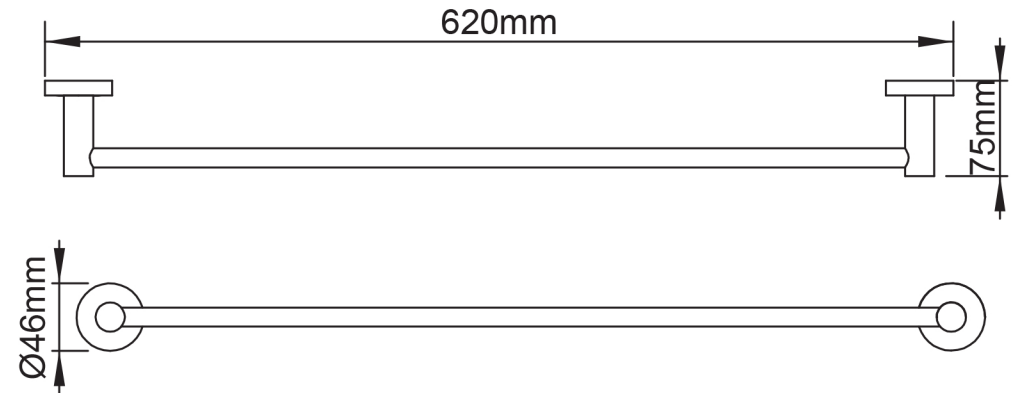

Mondella

RESONANCE
TIMELESS ALLURE

RESONANCE

MATTE BLACK
620MM TOWEL RAIL

620mm W x 46mm H x 75mm D

Metal construction

Item Number: 0115750
MON0650

10
YEAR
WARRANTY*

0115750-FLV1
20/06/19

* refer to www.mondella.com.au for full warranty details

All dimensions in millimetres (mm) and subject to manufacturing tolerances.