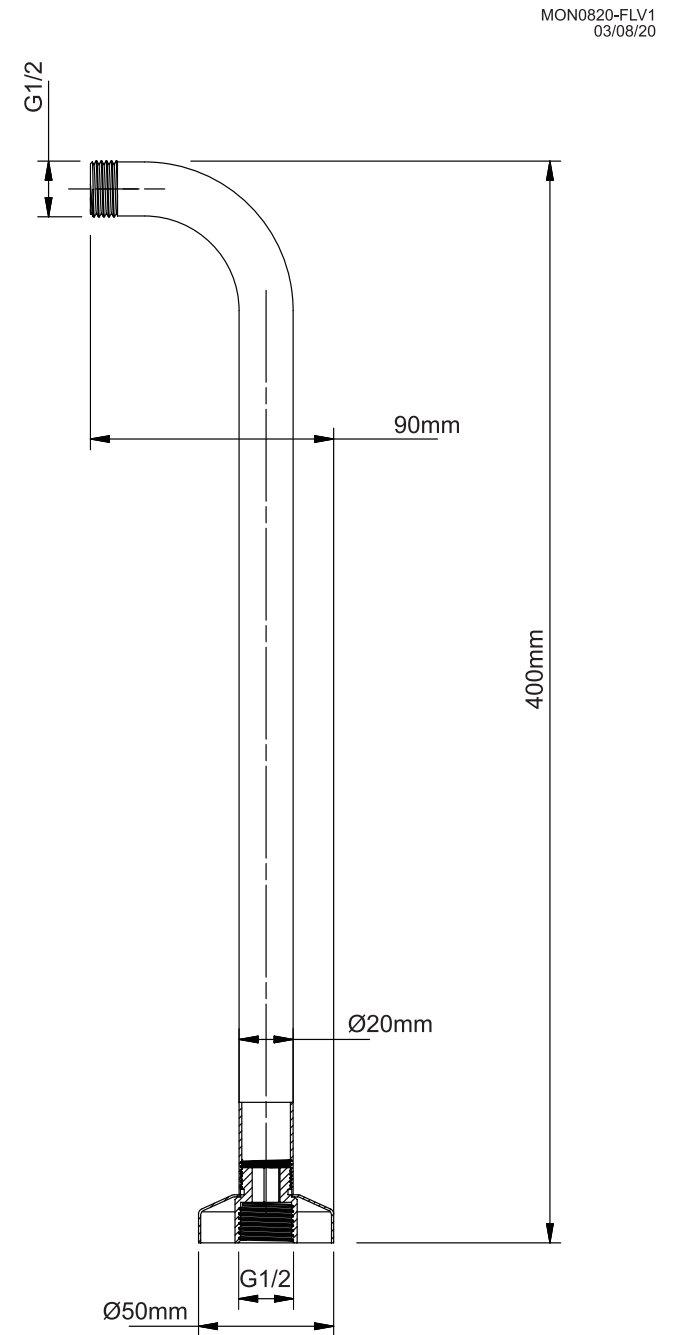

Mondella

RESONANCE
TIMELESS ALLURE

RESONANCE STAINLESS STEEL SHOWER ARM

400mm length

High polished 304 grade
stainless steel

Suits all standard shower heads

Item Number: 0137900
MON0820

AS/NZS 3662 WM21832
ApprovalMark

10 YEAR WARRANTY*

* refer to www.mondella.com.au for full warranty details

All dimensions in millimetres (mm) and subject to manufacturing tolerances.