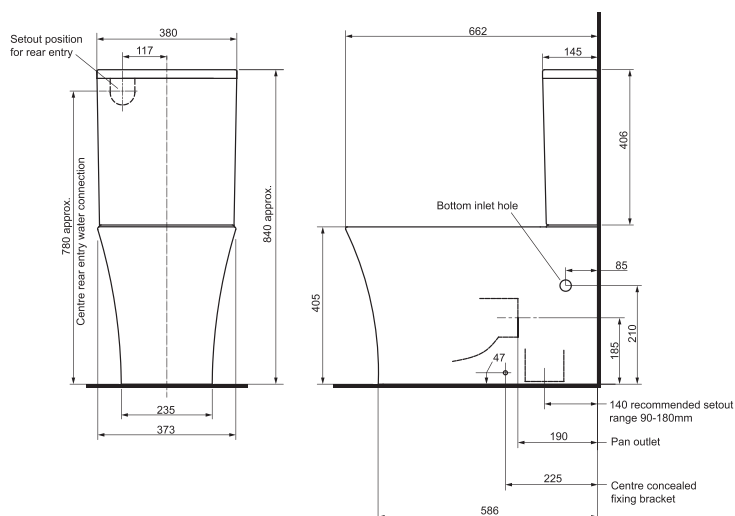

Mondella

Signature White Rimless Back To Wall Toilet Suite

Item Number: 4823018

PAN & CISTERN SPECIFICATIONS

Material	Vitreous china pan and cistern
Colour	White
Outlet Type	S & P trap compatible - Includes Vario Bend for S Trap, P Trap Connection Sold Separately Item No: 4760136
Water Inlet Position	Bottom entry configuration included (Rear Entry Kit Sold Separately Item No: 4823018)
Inlet Valve Pressure Rating	500kPa
Pan Fixing	Floor fixing kit and sealant (sealant not included)
Cistern Fixing	Fixing bolts
Flush Type	Dual Flush
Rim Configuration	Rimless
S Trap Set-out	90 - 180mm
P Trap Set-out	185mm

Model No: MON0869

Disclaimer:

Products in this specification manual must be installed by licensed and registered trade people. The manufacturer/distributor reserves the right to vary specifications or delete models from their range without prior notification. Dimensions are nominal measurements only.