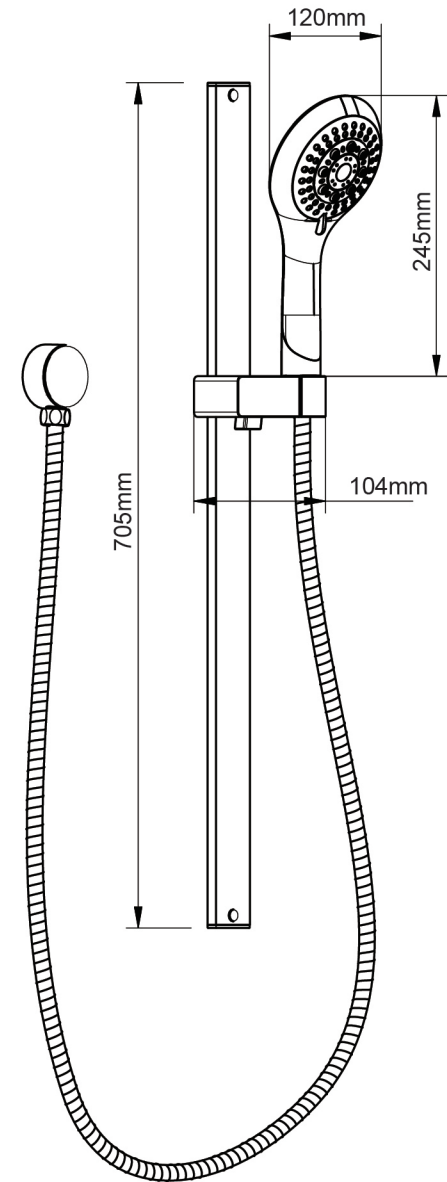

All dimensions in millimetres (mm) and subject to manufacturing tolerances.