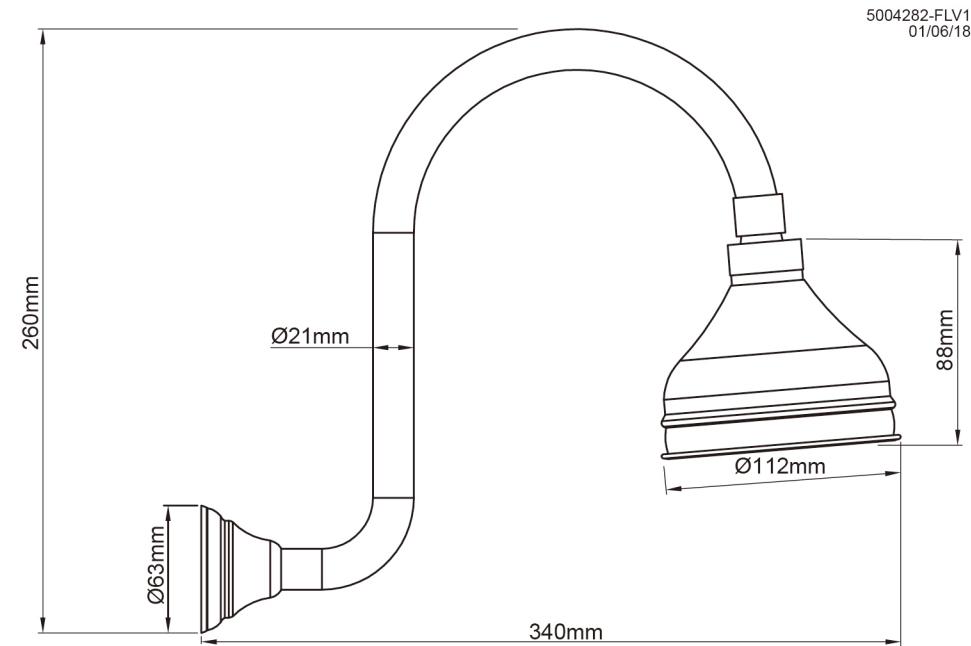

## MAESTRO WALL CURVED SHOWER ARM & HEAD

- Chrome Plated Finish.
- Brass Construction.
- 340mm L x 260mm H.

Item Number: 5004282

AS/NZS 3662  
WM74759  
ApprovalMark

# 10 YEAR WARRANTY\*

\* refer to [www.mondella.com.au](http://www.mondella.com.au) for full warranty details

All dimensions in millimetres (mm) and subject to manufacturing tolerances.