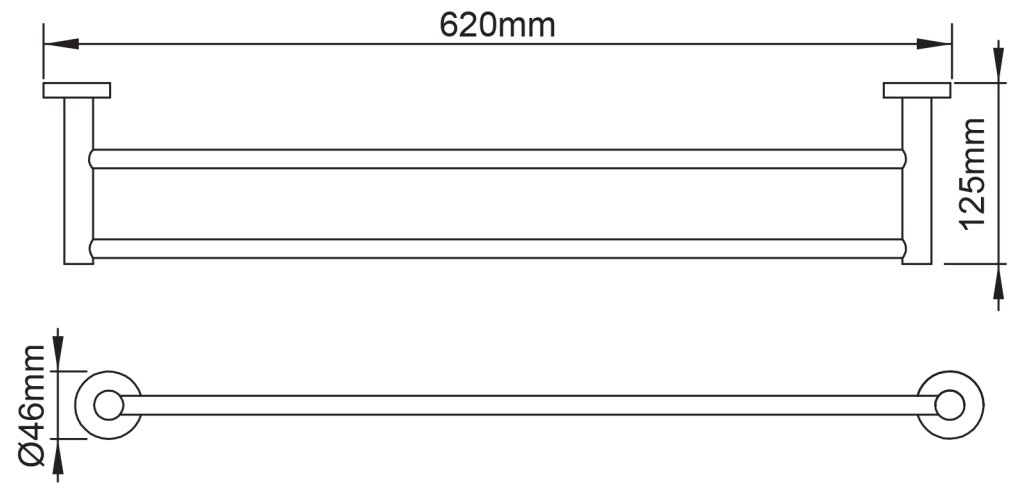

### MATTE BLACK

620MM  
DOUBLE TOWEL RAIL

620mm W x 46mm H x 125mm D

Metal construction

Item Number: 0115759  
MON0649

# 10 YEAR WARRANTY\*

0115759-FLV1  
20/06/19

\* refer to [www.mondella.com.au](http://www.mondella.com.au) for full warranty details

All dimensions in millimetres (mm) and subject to manufacturing tolerances.