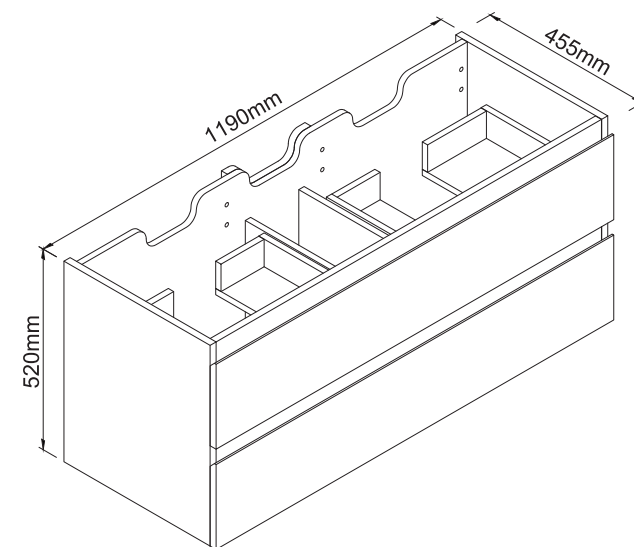

White gloss finish

Suits rococo 1200 vanity basin

Item Number: 0184821
MON0900

10
YEAR
WARRANTY*

* refer to www.mondella.com.au for full warranty details

MON0900-FLV1
19/08/20

All dimensions in millimetres (mm) and subject to manufacturing tolerances.