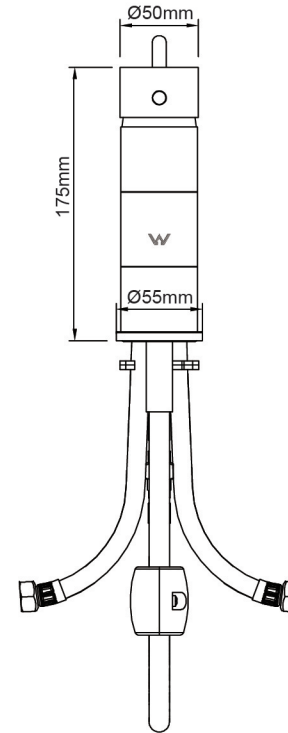

## RESONANCE PULL OUT SINK MIXER

- 40mm Cartridge.
- Manufactured to Australian Standards AS/NZS3718, WMKA21979 DR ApprovalMark.
- Fitted with Approved Water Saving Devices. WELS Lic no.1101.

Item Number: 5004131

# 10 YEAR WARRANTY\*

5004131-FLV1  
12/02/18

\* refer to [www.mondella.com.au](http://www.mondella.com.au) for full warranty details

All dimensions in millimetres (mm) and subject to manufacturing tolerances.