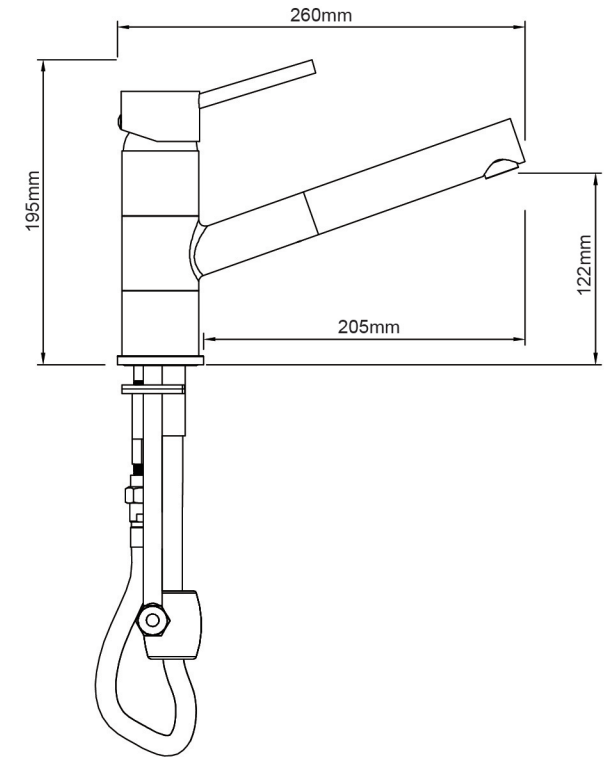

## RESONANCE PULL OUT SINK MIXER

- 40mm Cartridge.
- Manufactured to Australian Standards AS/NZS3718, WMKA21979 DR ApprovalMark.
- Fitted with Approved Water Saving Devices. WELS Lic no.1101.

Item Number: 5004131

# 10 YEAR WARRANTY\*

5004131-FLV1  
12/02/18

\* refer to [www.mondella.com.au](http://www.mondella.com.au) for full warranty details

All dimensions in millimetres (mm) and subject to manufacturing tolerances.