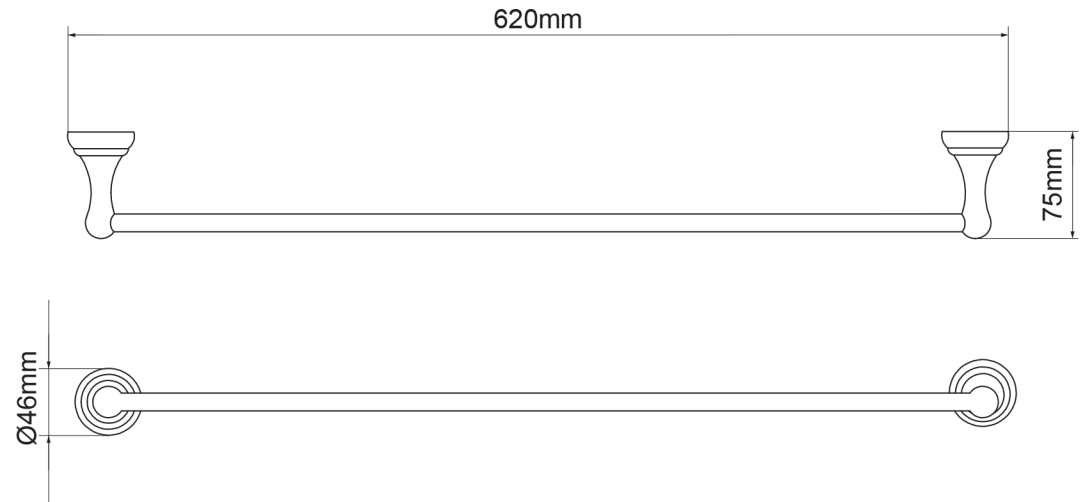

Mondella

MAESTRO
CLASSIC STYLE

MAESTRO

MATTE BLACK

620MM
TOWEL RAIL

620mm W x 46mm H x 75mm D

Metal construction

Item Number: 0125150
MON0687

10 YEAR WARRANTY*

MON0687-FLV1
23/09/19

* refer to www.mondella.com.au for full warranty details

All dimensions in millimetres (mm) and subject to manufacturing tolerances.