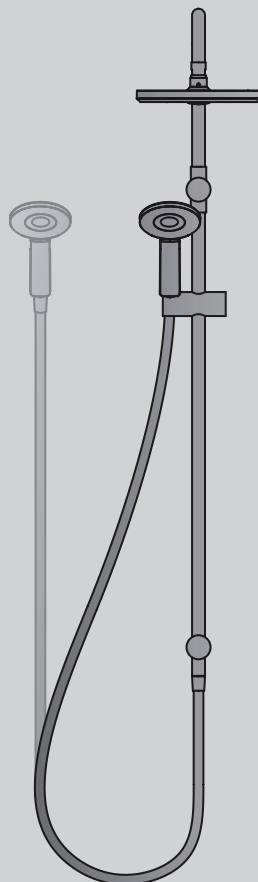

OVERHEAD SHOWER

For those who want an elegant yet minimalist look and a fully immersive experience. Overhead Showers are the ideal choice.

HI RISE SHOWER

A wall shower with the added bonus of height adjustability. Works well in a family bathroom.

WALL SHOWER

Compact, durable and easy to clean. A popular choice for confined areas, commercial spaces and rental properties.

RAIL SHOWER

Offers great flexibility – height adjustability so the smallest or tallest users can enjoy a great shower, plus a handset that can be picked up for direct body showering. Perfect for the family bathroom.