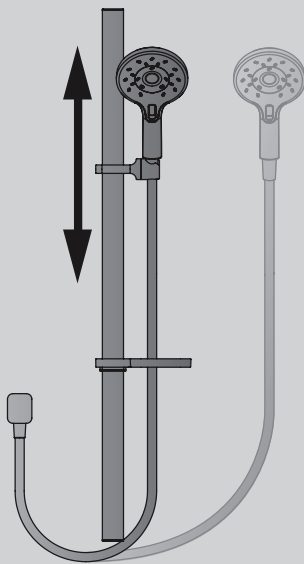

WALL SHOWER

Compact, durable and easy to clean. A popular choice for confined areas, commercial spaces and rental properties.

RAIL SHOWER

Offers great flexibility – height adjustability so the smallest or tallest users can enjoy a great shower, plus a handset that can be picked up for direct body showering. Perfect for the family bathroom.