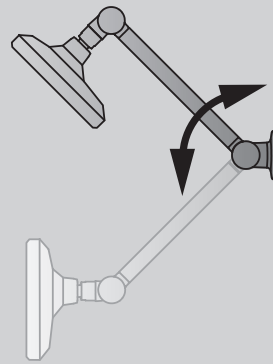

HI RISE SHOWER

A wall shower with the added bonus of height adjustability. Works well in a family bathroom.