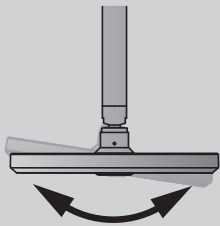

Which shower?

There's an abundance of different shower types to choose from across the Methven range. Here's a quick guide to ensure you choose the right shower for your bathroom environment:

OVERHEAD SHOWER

For those who want an elegant yet minimalist look and a fully immersive experience. Overhead Showers are the ideal choice.