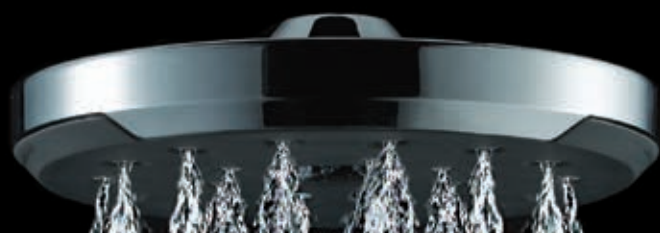

METHVEN

Satinjet®

Experience the Sensation of Satinjet®

A sensation for both mind and body.

Satinjet® uses unique twin-jet technology to create optimum water droplet size and pressure. Delivering 300,000 of these droplets per second, Satinjet creates a truly immersive, full body shower experience.

A range of Satinjet showers is available to suit your needs and desires, ensuring the perfect shower experience every day.

Satinjet®. Truly sensational.

**300,000
DROPLETS PER
SECOND***

*Spray Analysis and Research Services – Test #2010T89
+ 1 Kiri Satinjet at 250kPa