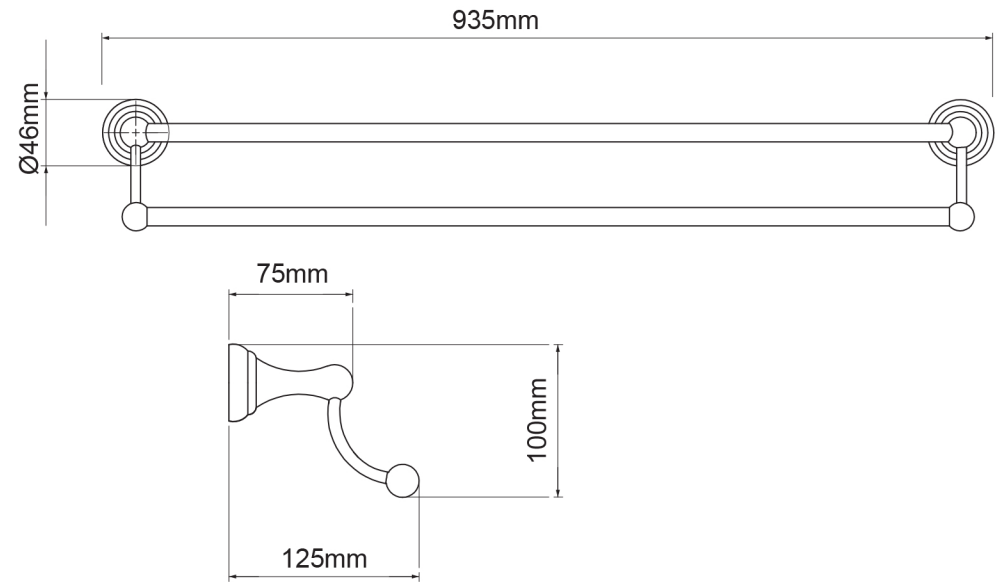

### MATTE BLACK

935MM  
DOUBLE TOWEL RAIL

935mm W x 100mm H x 125mm D

Metal construction

Item Number: 0125156  
MON0689

# 10 YEAR WARRANTY\*

MON0689-FLV1  
23/09/19

\* refer to [www.mondella.com.au](http://www.mondella.com.au) for full warranty details

All dimensions in millimetres (mm) and subject to manufacturing tolerances.