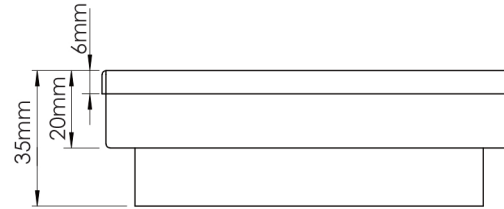

Mondella

ROCOCO
SQUARE FLAIR

ROCOCO

STAINLESS STEEL
100MM SQUARE
FLOOR GRATE

Suits 100mm pipe

108mm x 108mm square top

316 marine grade stainless steel

Modern design

Removable grate

Item Number: 5003292
MON0512

10
YEAR
WARRANTY*

MON0512-FLV1
21/10/19

* refer to www.mondella.com.au for full warranty details

All dimensions in millimetres (mm) and subject to manufacturing tolerances.