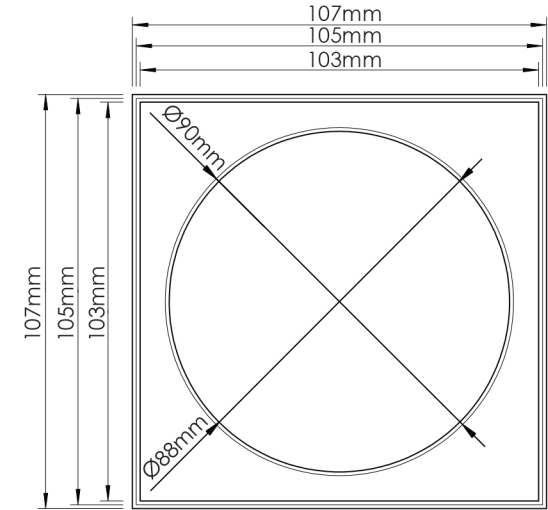

Mondella

ROCOCO
SQUARE FLAIR

ROCOCO

STAINLESS STEEL
100MM SQUARE
FLOOR GRATE

Suits 100mm pipe

108mm x 108mm square top

316 marine grade stainless steel

Modern design

Removable grate

Item Number: 5003292
MON0512

10
YEAR
WARRANTY*

MON0512-FLV1
21/10/19

* refer to www.mondella.com.au for full warranty details

All dimensions in millimetres (mm) and subject to manufacturing tolerances.