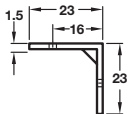

20 PCS

HÄFELE

ANGLE BRACKET

23mm x 23mm

HÄFELE

- > Area of application: For fixing benchtops to cabinets, fixing filler panels
- > Material: Steel
- > Finish: Zinc-plated

MADE IN CHINA

HÄFELE AUSTRALIA PTY. LTD
ARTICLE # 482.04.361