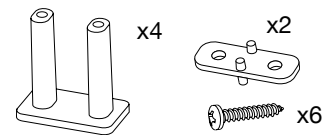

Matrix Fast Floor is suitable to be used as a shed floor or parking area for a boat, caravan or trailer.

NOTE: The use of weed mat under the panels is highly recommended

- Great for attics and basements
- Resistant to UV & most chemicals
- Excellent for long term storage

*Joiner Clips, Joiner Plates, screws and instructions included underneath

Design Flow Pty Ltd
8 Silkwood Rise, Carrum Downs
3201 Victoria, Australia

PH: +613 9775 0963
E: sales@designflow.com.au
W: www.designflow.com.au