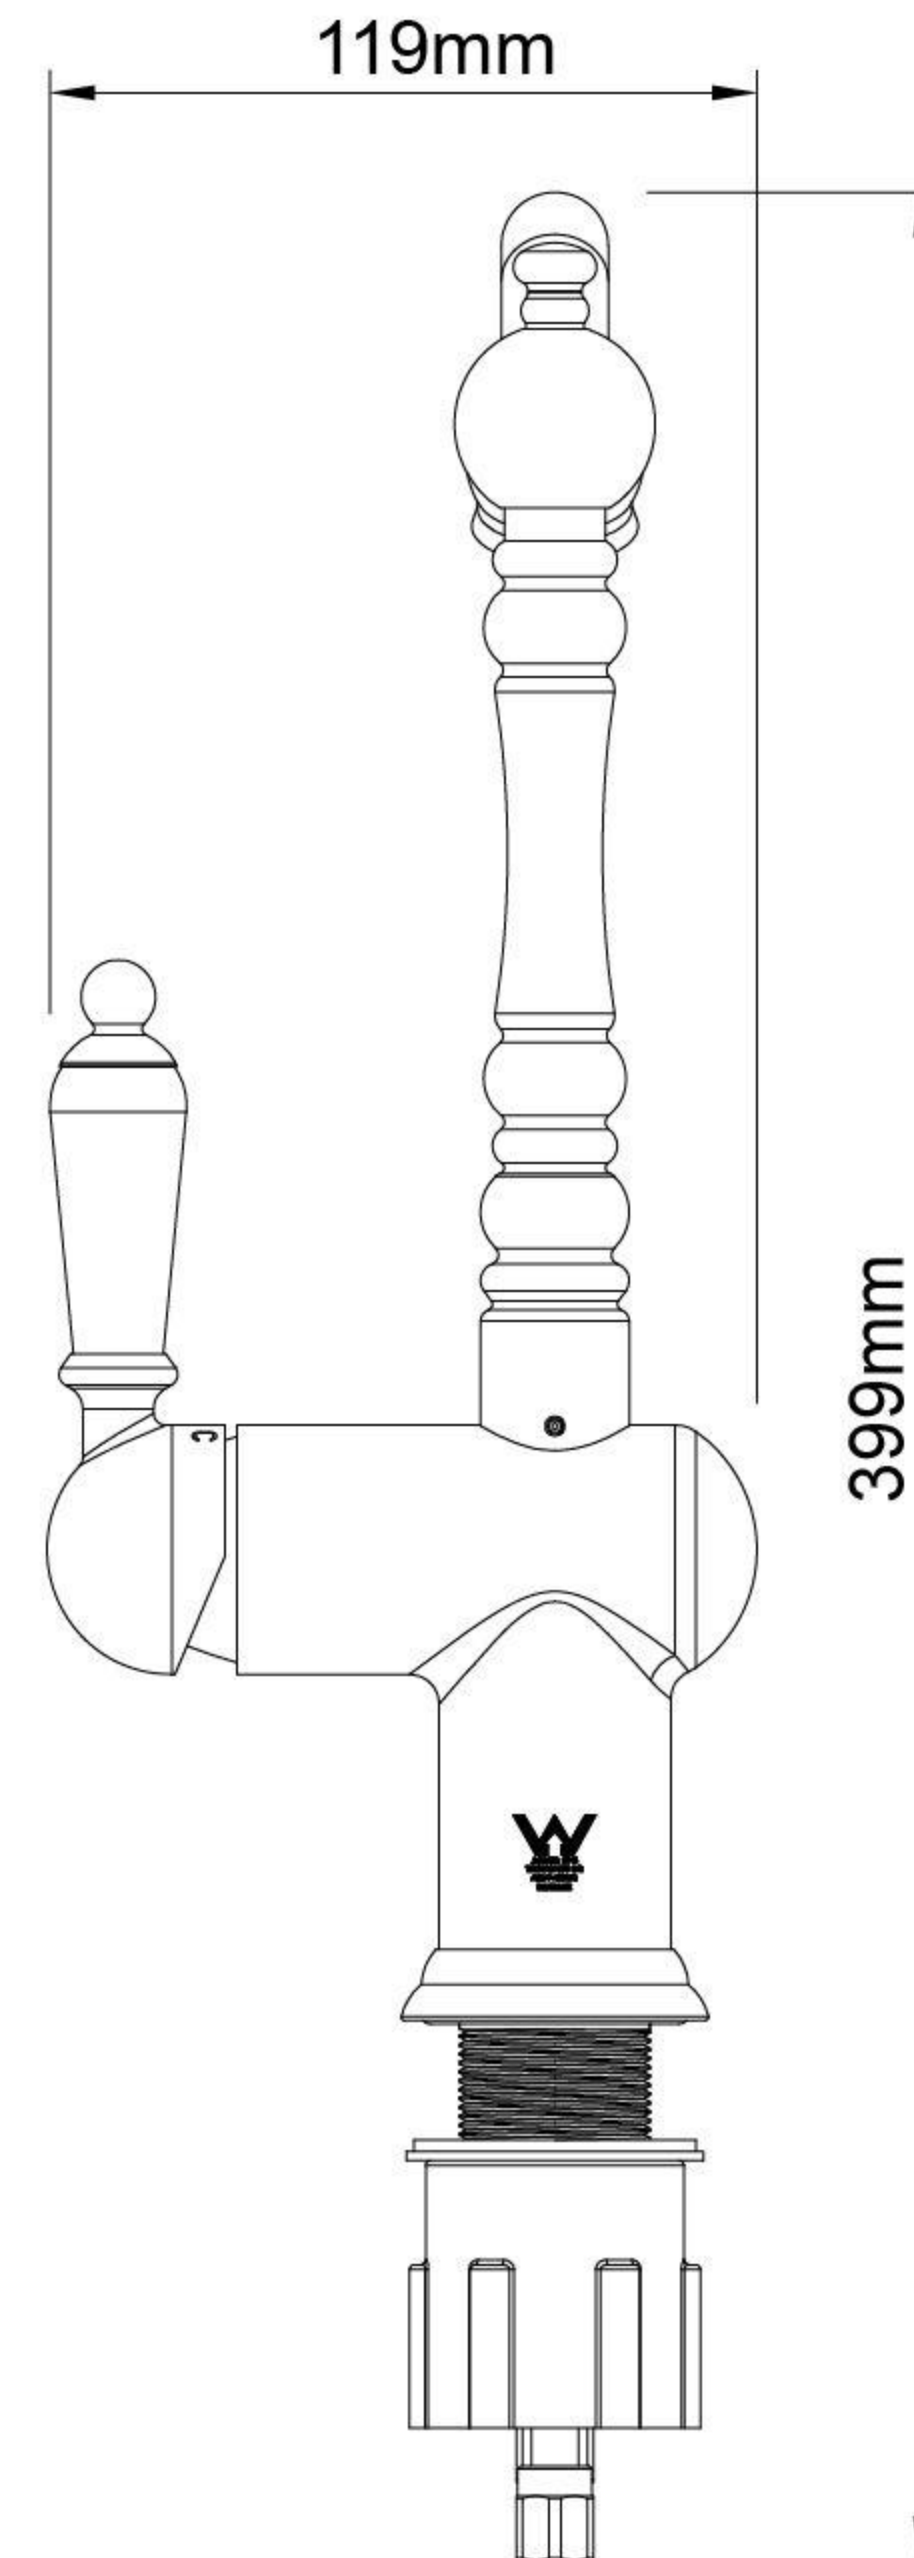

Mondella

MAESTRO
CLASSIC STYLE

MAESTRO LEVER HANDLE SINK MIXER

- 35mm Cartridge.
- Matte Black Finish.
- Manufactured to New Zealand Standards AS/NZS3718, WMKA21979 DR ApprovalMark.
- Fitted with Approved Water Saving Devices. WELS Lic No. 1101.
- Suitable for Unequal/Mains Pressure (Minimum 55kPa).

Licence No. 1101
Kinetic Sourcing Group Ltd

00045728-FLV1
05/06/18

* refer to www.mondella.com.au for full warranty details

All dimensions in millimetres (mm) and subject to manufacturing tolerances.