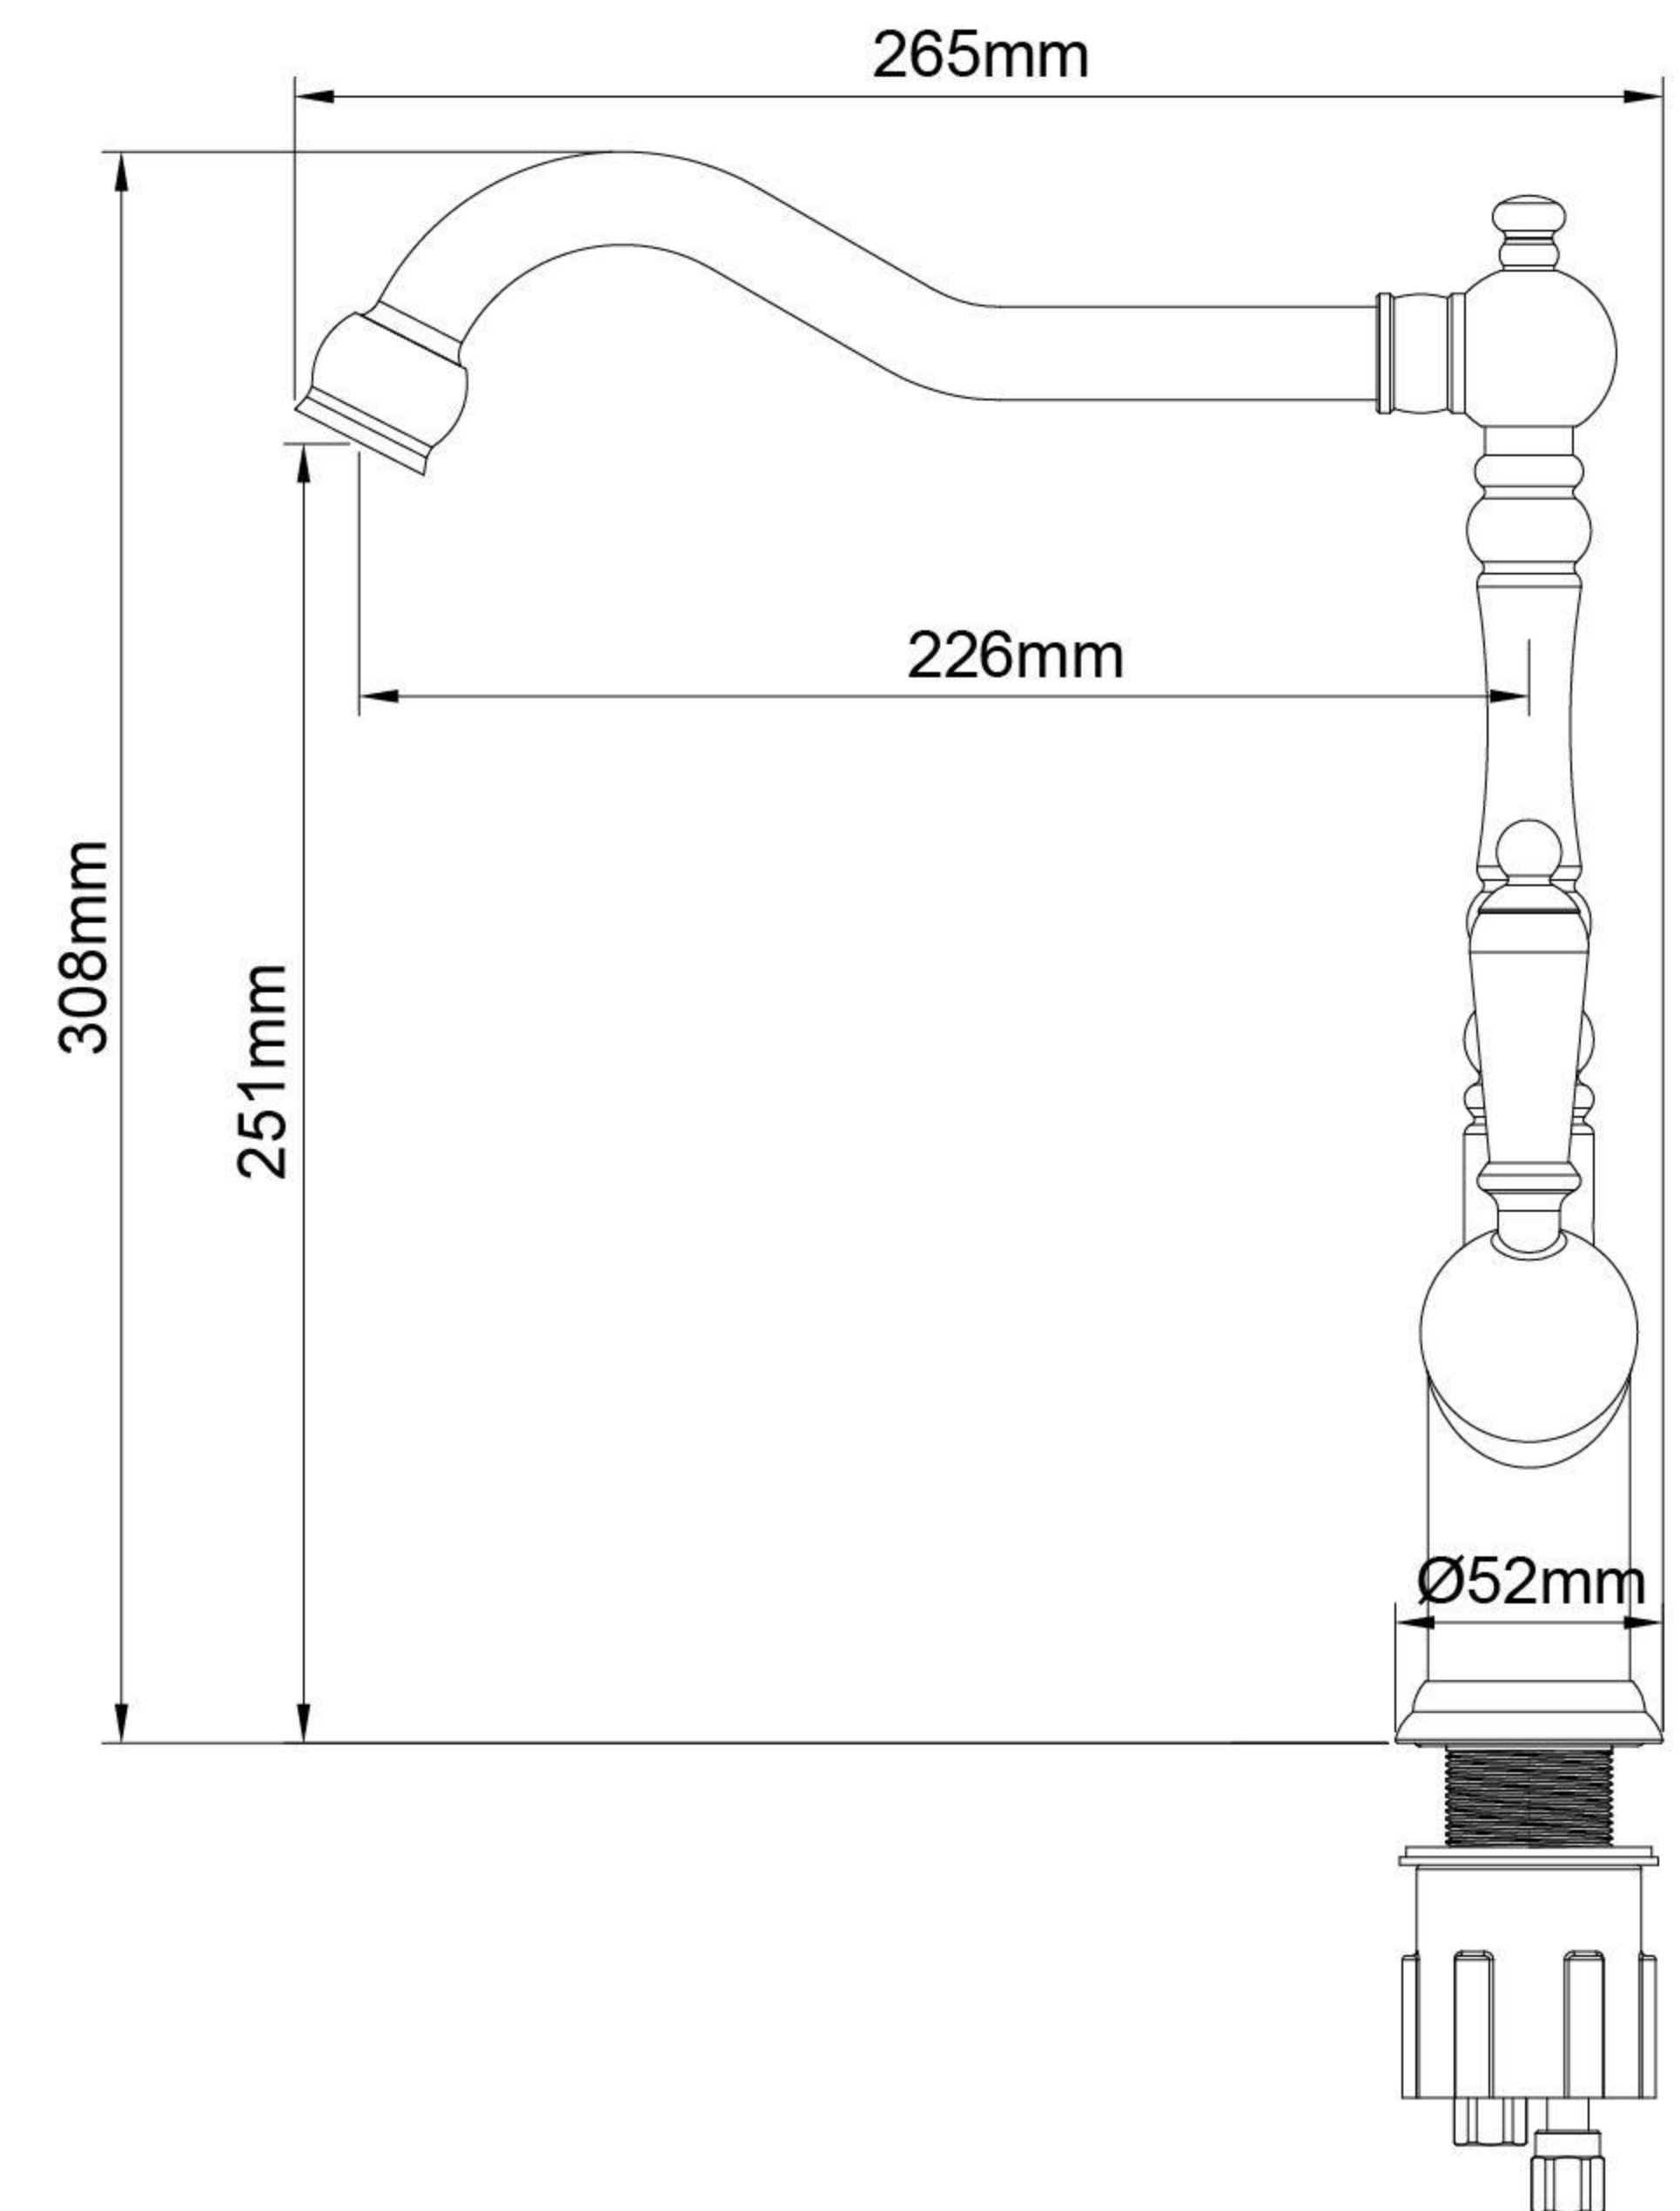

Mondella

MAESTRO
CLASSIC STYLE

MAESTRO LEVER HANDLE SINK MIXER

- 35mm Cartridge.
- Matte Black Finish.
- Manufactured to New Zealand Standards AS/NZS3718, WMKA21979 DR ApprovalMark.
- Fitted with Approved Water Saving Devices. WELS Lic No. 1101.
- Suitable for Unequal/Mains Pressure (Minimum 55kPa).

Item Number: 00045728

AS/NZS3718
WMKA21979 DR
ApprovalMark

10 YEAR WARRANTY

7.5 litres per minute

In accordance with AS/NZS 4400

Licence No. 1101
Kinetic Sourcing Group Ltd

4.5 litres per minute

In accordance with AS/NZS 4400

Licence No. 1101
Kinetic Sourcing Group Ltd

00045728-FLV1
05/06/18

* refer to www.mondella.com.au for full warranty details

All dimensions in millimetres (mm) and subject to manufacturing tolerances.