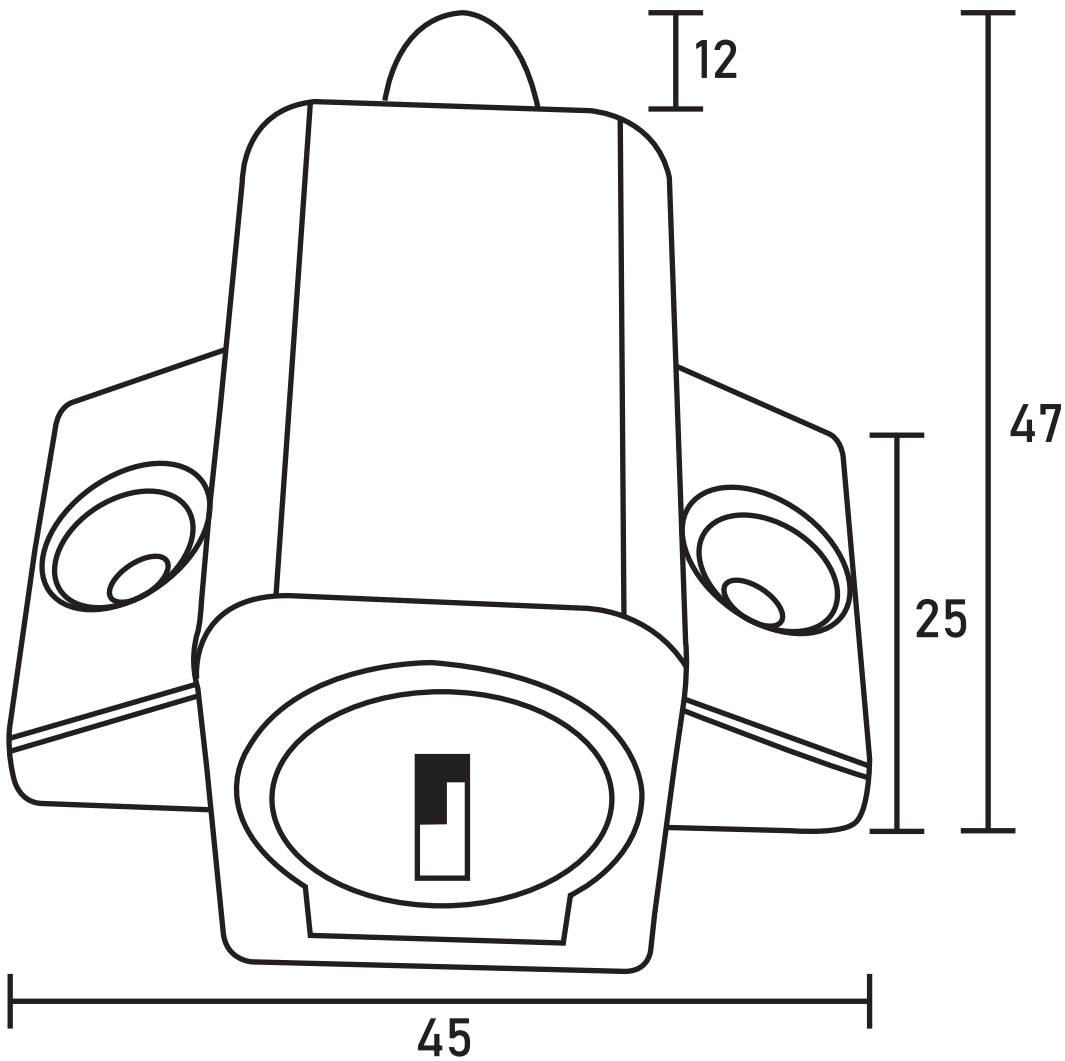

MINI PUSH LOCK

FRONT VIEW

SIDE VIEW

TOP VIEW